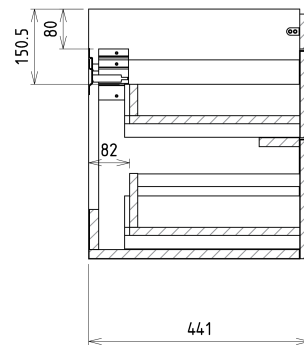

SITIA Double Basin Vanity Unit 116x50x44,2cm, 4 Drawer, white matt

Technical sheet

Installation of drain + hot & cold water pipes