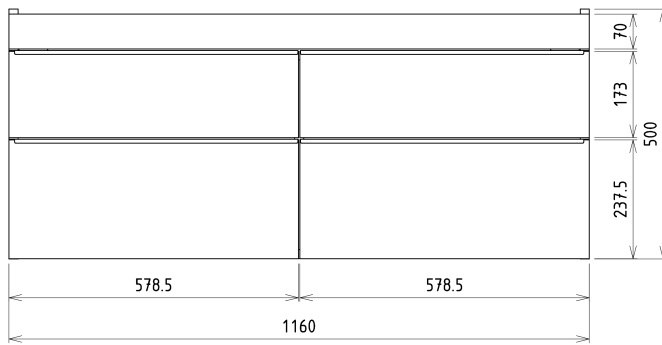

SITIA Double Basin Vanity Unit 116x50x44,2cm, 4 Drawer, white matt

Technical sheet

Installation of drain + hot & cold water pipes