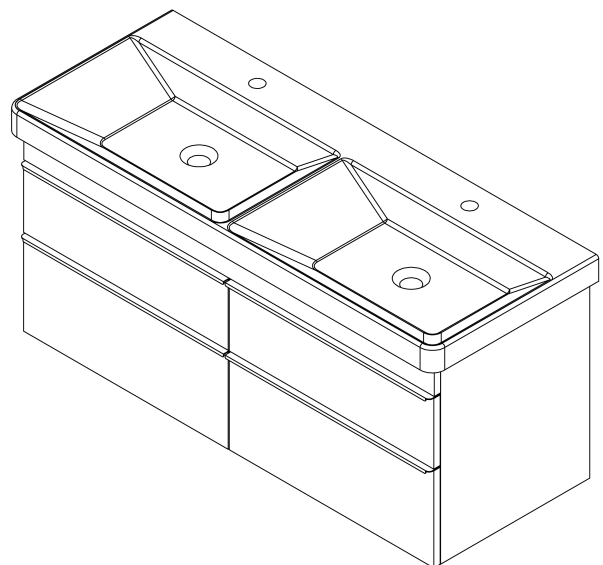

SITIA Double Basin Vanity Unit 116x50x44,2cm, 4 Drawer, white matt

Technical sheet

Installation of drain + hot & cold water pipes