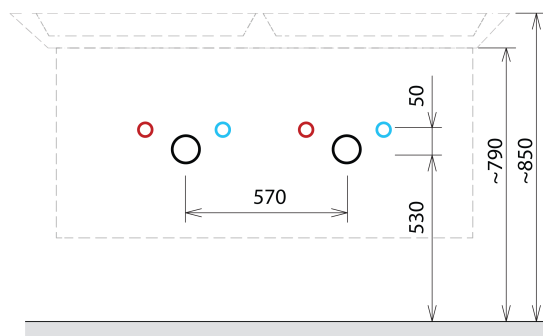

SITIA Double Basin Vanity Unit 116x50x44,2cm, 4 Drawer, white matt

Technical sheet

Installation of drain + hot & cold water pipes