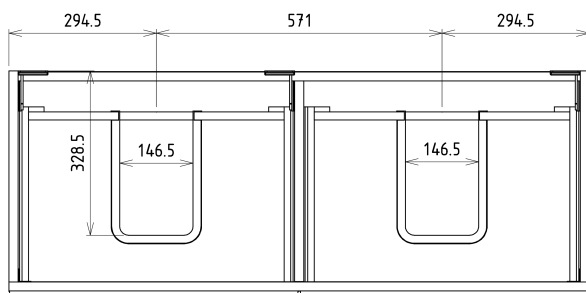

SITIA Double Basin Vanity Unit 116x50x44,2cm, 4 Drawer, white matt

Technical sheet

Installation of drain + hot & cold water pipes