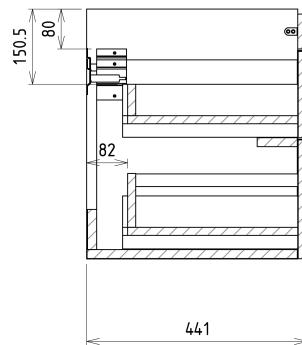

SITIA Double Basin Vanity Unit 116x50x44,2cm, 4 Drawer, white matt

Order code: SI120-3131

Basic information

Brand: Sapho
Series: SITIA

Size

Width: 1160 mm
Height: 500 mm
Depth: 441 mm

Properties

Colour: White matt
Colour options: According to Swatch
Material: MDF/laminate
Installation: Wall-Hung
Type of cabinet: Drawers
Type of washbasin: Double basin
Equipment: Silent and soft closing
Package contains: Handle
Package does not contain: Washbasin
Weight / Piece: 40.0 kg
Warranty: 2 years

We recommend buy

1 Piece THALIE 120 Ceramic Vanity Unit Washbasin 120x46cm, white (Order code: TH11120)

Spare parts

Furniture Hinge CAMAR 60x28 (Order code: D-07.091.660.05)

SITIA Double Basin Vanity Unit 116x50x44,2cm, 4
Drawer, white matt

Technical sheet

Installation of drain + hot & cold water pipes