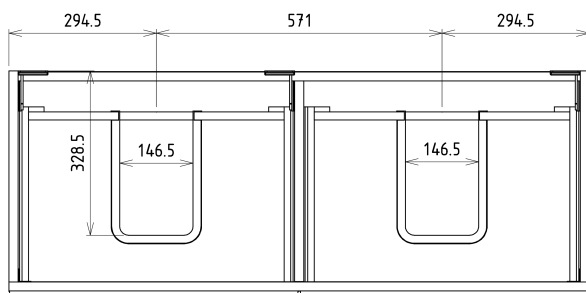

SITIA Double Basin Vanity Unit 116x50x44,2cm, 4 Drawer, white matt

Order code: SI120-3131

Basic information

Brand: Sapho
Series: SITIA

Size

Width: 1160 mm
Height: 500 mm
Depth: 441 mm

Properties

Colour: White matt
Colour options: According to Swatch
Material: MDF/laminate
Installation: Wall-Hung
Type of cabinet: Drawers
Type of washbasin: Double basin
Equipment: Silent and soft closing
Package contains: Handle
Package does not contain: Washbasin
Weight / Piece: 40.0 kg
Warranty: 2 years

We recommend buy

1 Piece THALIE 120 Ceramic Vanity Unit Washbasin 120x46cm, white (Order code: TH11120)

Spare parts

Furniture Hinge CAMAR 60x28 (Order code: D-07.091.660.05)

SITIA Double Basin Vanity Unit 116x50x44,2cm, 4
Drawer, white matt

Technical sheet

Installation of drain + hot & cold water pipes