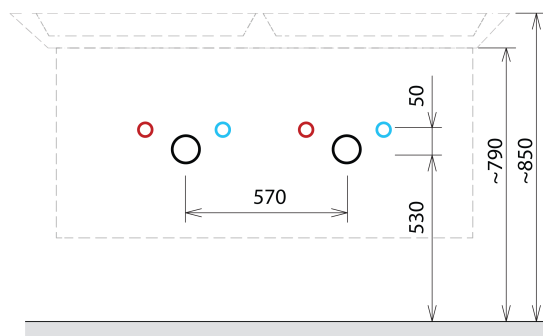

SITIA Double Basin Vanity Unit 116x50x44,2cm, 4 Drawer, white matt

Order code: SI120-3131

Basic information

Brand: Sapho
Series: SITIA

Size

Width: 1160 mm
Height: 500 mm
Depth: 441 mm

Properties

Colour: White matt
Colour options: According to Swatch
Material: MDF/laminate
Installation: Wall-Hung
Type of cabinet: Drawers
Type of washbasin: Double basin
Equipment: Silent and soft closing
Package contains: Handle
Package does not contain: Washbasin
Weight / Piece: 40.0 kg
Warranty: 2 years

We recommend buy

1 Piece THALIE 120 Ceramic Vanity Unit Washbasin 120x46cm, white (Order code: TH11120)

Spare parts

Furniture Hinge CAMAR 60x28 (Order code: D-07.091.660.05)

SITIA Double Basin Vanity Unit 116x50x44,2cm, 4
Drawer, white matt

Technical sheet

Installation of drain + hot & cold water pipes