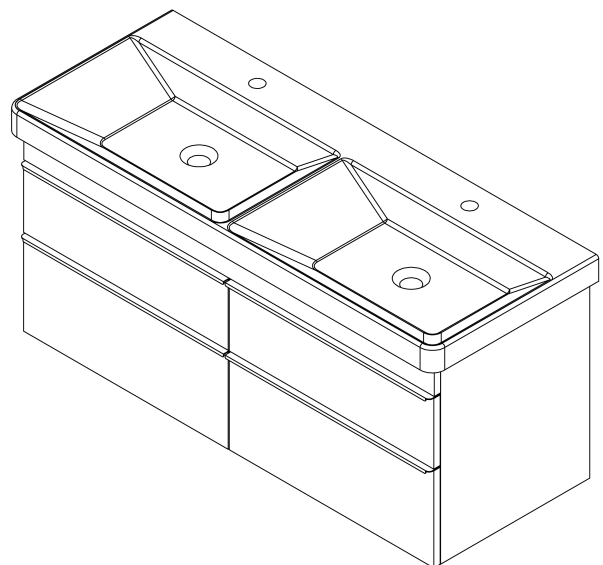

SITIA Double Basin Vanity Unit 116x50x44,2cm, 4
Drawer, white matt

Technical sheet

Installation of drain + hot & cold water pipes