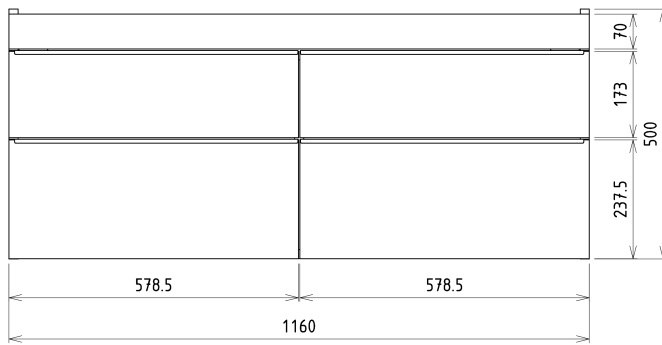

SITIA Double Basin Vanity Unit 116x50x44,2cm, 4
Drawer, white matt

Technical sheet

Installation of drain + hot & cold water pipes