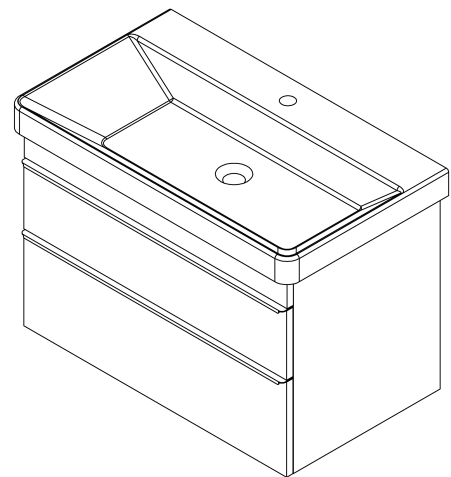

### Size

Width: 756 mm  
Height: 500 mm  
Depth: 442 mm

## We recommend buy

1 Piece THALIE 80 Vanity Unit Ceramic Washbasin 80x46cm, white (Order code: TH11080)

## Spare parts

Furniture Hinge CAMAR 60x28 (Order code: D-07.091.660.05)

SITIA 2 Drawer Vanity Unit 75,6x50x44,2cm, oak  
Alabama

Technical sheet

Installation of drain + hot & cold water pipes