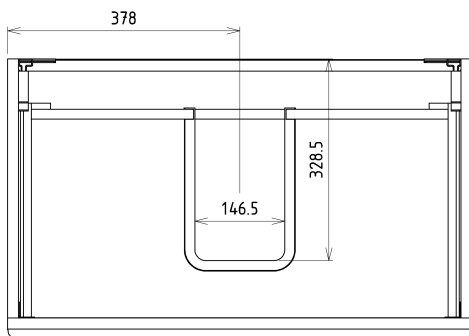

## SITIA 2 Drawer Vanity Unit 75,6x50x44,2cm, oak Alabama

Order code: SI080-2222

### Size

Width: 756 mm  
Height: 500 mm  
Depth: 442 mm

## We recommend buy

1 Piece THALIE 80 Vanity Unit Ceramic Washbasin 80x46cm, white (Order code: TH11080)

## Spare parts

Furniture Hinge CAMAR 60x28 (Order code: D-07.091.660.05)

SITIA 2 Drawer Vanity Unit 75,6x50x44,2cm, oak  
Alabama

Technical sheet

Installation of drain + hot & cold water pipes