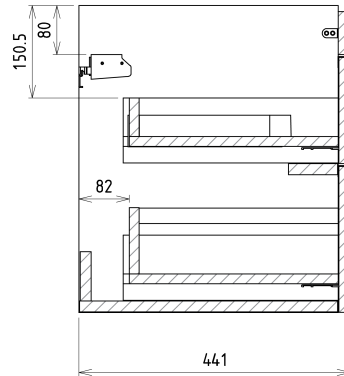

### Size

Width: 756 mm  
Height: 500 mm  
Depth: 442 mm

## We recommend buy

1 Piece THALIE 80 Vanity Unit Ceramic Washbasin 80x46cm, white (Order code: TH11080)

## Spare parts

Furniture Hinge CAMAR 60x28 (Order code: D-07.091.660.05)

SITIA 2 Drawer Vanity Unit 75,6x50x44,2cm, oak  
Alabama

Technical sheet

Installation of drain + hot & cold water pipes