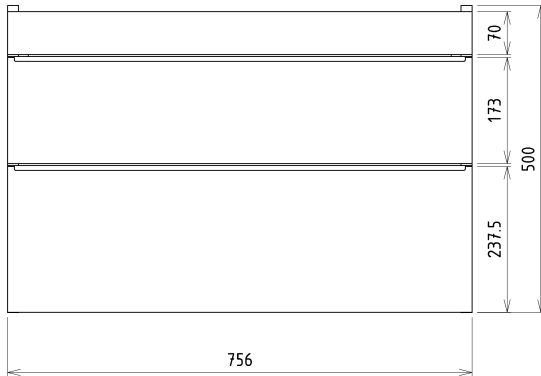

### Size

Width: 756 mm  
Height: 500 mm  
Depth: 442 mm

## We recommend buy

1 Piece THALIE 80 Vanity Unit Ceramic Washbasin 80x46cm, white (Order code: TH11080)

## Spare parts

Furniture Hinge CAMAR 60x28 (Order code: D-07.091.660.05)

SITIA 2 Drawer Vanity Unit 75,6x50x44,2cm, oak  
Alabama

Technical sheet

Installation of drain + hot & cold water pipes