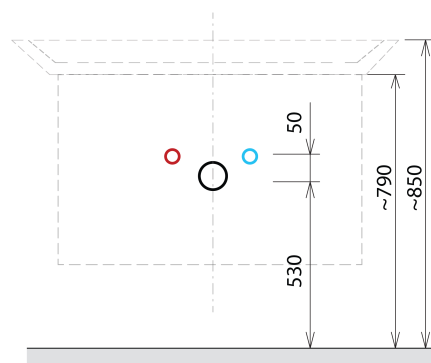

### Size

Width: 756 mm  
Height: 500 mm  
Depth: 442 mm

## We recommend buy

1 Piece THALIE 80 Vanity Unit Ceramic Washbasin 80x46cm, white (Order code: TH11080)

## Spare parts

Furniture Hinge CAMAR 60x28 (Order code: D-07.091.660.05)

SITIA 2 Drawer Vanity Unit 75,6x50x44,2cm, oak  
Alabama

Technical sheet

Installation of drain + hot & cold water pipes