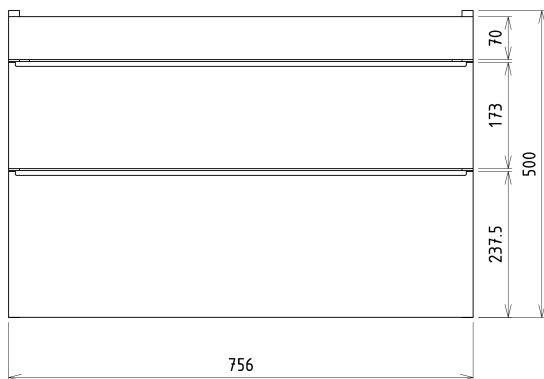

Technical sheet

Installation of drain + hot & cold water pipes