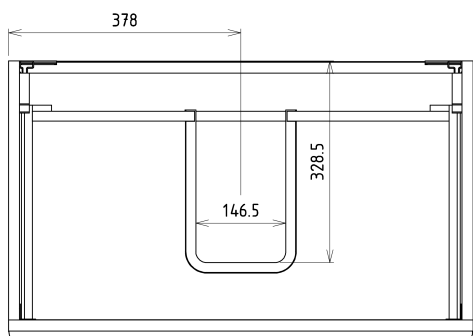

Technical sheet

Installation of drain + hot & cold water pipes