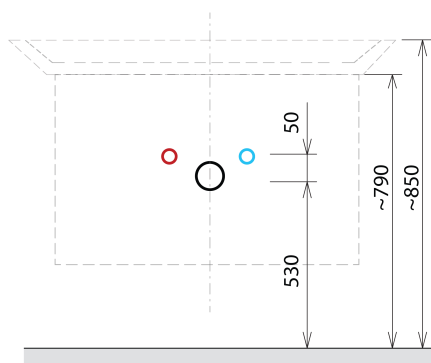

Technical sheet

Installation of drain + hot & cold water pipes