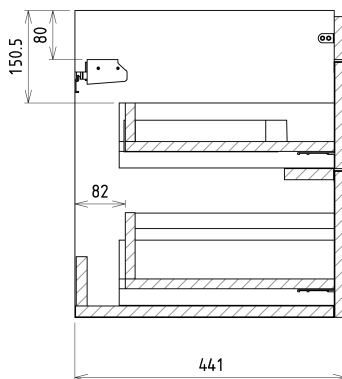

Technical sheet

Installation of drain + hot & cold water pipes