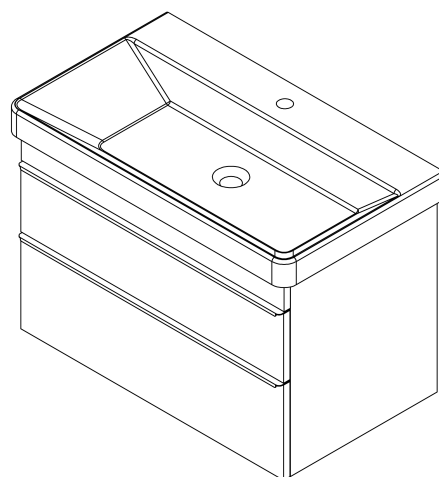

Technical sheet

Installation of drain + hot & cold water pipes