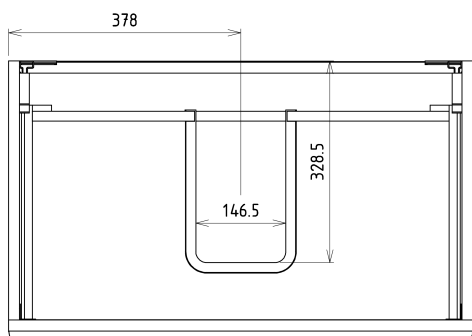

Technical sheet

Installation of drain + hot & cold water pipes