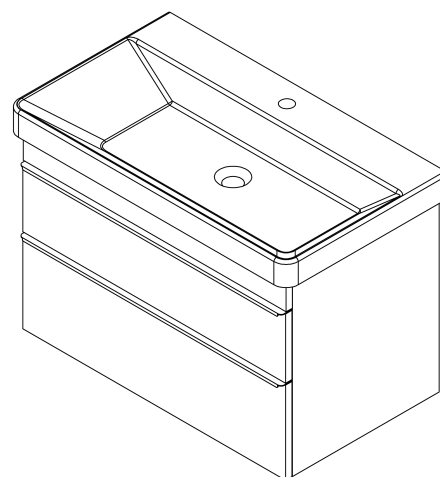

Technical sheet

Installation of drain + hot & cold water pipes