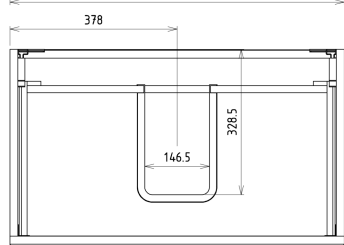

SITIA 2 Drawer Vanity Unit 75,6x50x44,2cm, Pine Rustic

Order code: SI080-1616

Size

Width: 756 mm

Height: 500 mm

Depth: 442 mm

Properties

Colour: Brown

Decor: pine rustic

Material: MDF/laminate

Warranty: 2 years

Technical sheet

Installation of drain + hot & cold water pipes