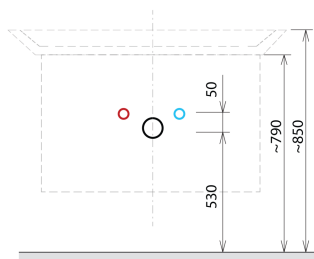

Technical sheet

Installation of drain + hot & cold water pipes