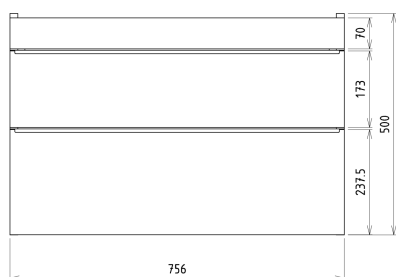

Technical sheet

Installation of drain + hot & cold water pipes