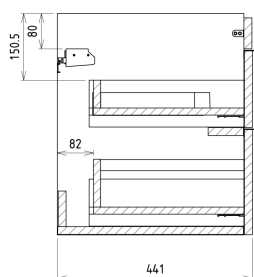

SITIA 2 Drawer Vanity Unit 75,6x50x44,2cm, Pine Rustic

Order code: SI080-1616

Size

Width: 756 mm

Height: 500 mm

Depth: 442 mm

Properties

Colour: Brown

Decor: pine rustic

Material: MDF/laminate

Warranty: 2 years

Technical sheet

Installation of drain + hot & cold water pipes