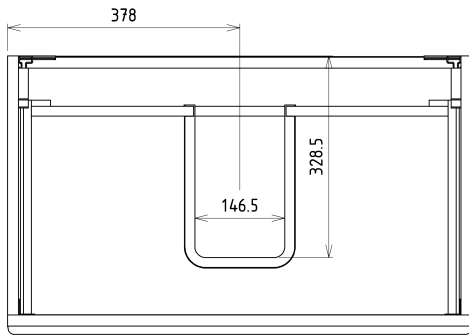

SITIA 2 Drawer Vanity Unit 75,6x50x44,2cm, silver oak

Order code: SI080-1111

Basic information

Brand: Sapho

Series: SITIA

Size

Width: 756 mm

Height: 500 mm

Depth: 442 mm

Properties

Colour: Grey

Decor: Oak silver

Colour options: According to Swatch

Material: MDF/laminate

Installation: Wall-Hung

Type of cabinet: Drawers

Type of washbasin: Washbasin

Equipment: Silent and soft closing

Package contains: Handle

Package does not contain: Washbasin

Weight / Piece: 29.3 kg

Warranty: 2 years

We recommend buy

1 Piece THALIE 80 Vanity Unit Ceramic Washbasin 80x46cm, white (Order code: TH11080)

Spare parts

Furniture Hinge CAMAR 60x28 (Order code: D-07.091.660.05)

Technical sheet

Installation of drain + hot & cold water pipes