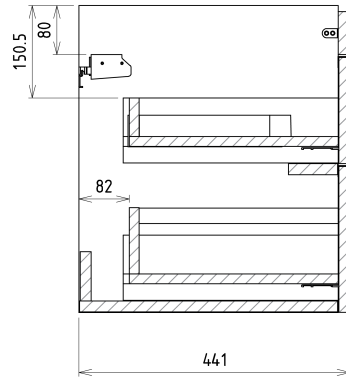

SITIA 2 Drawer Vanity Unit 75,6x50x44,2cm, silver oak

Order code: SI080-1111

Basic information

Brand: Sapho

Series: SITIA

Size

Width: 756 mm

Height: 500 mm

Depth: 442 mm

Properties

Colour: Grey

Decor: Oak silver

Colour options: According to Swatch

Material: MDF/laminate

Installation: Wall-Hung

Type of cabinet: Drawers

Type of washbasin: Washbasin

Equipment: Silent and soft closing

Package contains: Handle

Package does not contain: Washbasin

Weight / Piece: 29.3 kg

Warranty: 2 years

We recommend buy

1 Piece THALIE 80 Vanity Unit Ceramic Washbasin 80x46cm, white (Order code: TH11080)

Spare parts

Furniture Hinge CAMAR 60x28 (Order code: D-07.091.660.05)

Technical sheet

Installation of drain + hot & cold water pipes