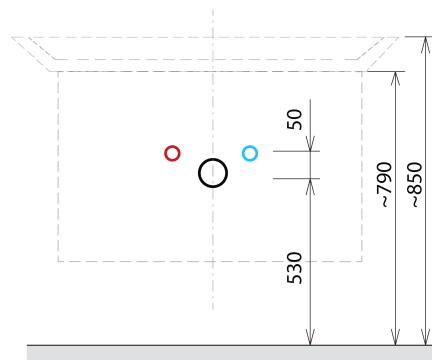

SITIA 2 Drawer Vanity Unit 75,6x50x44,2cm, silver oak

Order code: SI080-1111

Basic information

Brand: Sapho

Series: SITIA

Size

Width: 756 mm

Height: 500 mm

Depth: 442 mm

Properties

Colour: Grey

Decor: Oak silver

Colour options: According to Swatch

Material: MDF/laminate

Installation: Wall-Hung

Type of cabinet: Drawers

Type of washbasin: Washbasin

Equipment: Silent and soft closing

Package contains: Handle

Package does not contain: Washbasin

Weight / Piece: 29.3 kg

Warranty: 2 years

We recommend buy

1 Piece THALIE 80 Vanity Unit Ceramic Washbasin 80x46cm, white (Order code: TH11080)

Spare parts

Furniture Hinge CAMAR 60x28 (Order code: D-07.091.660.05)

Technical sheet

Installation of drain + hot & cold water pipes