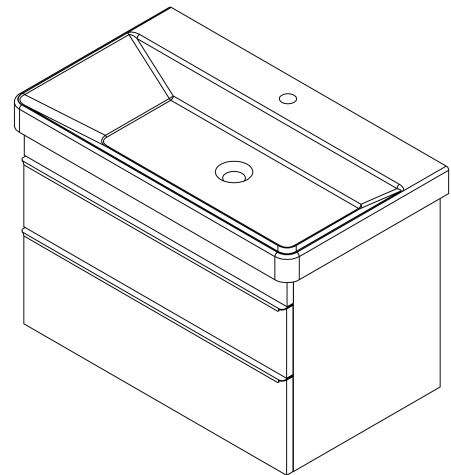

SITIA 2 Drawer Vanity Unit 75,6x50x44,2cm, silver oak

Order code: SI080-1111

Basic information

Brand: Sapho

Series: SITIA

Size

Width: 756 mm

Height: 500 mm

Depth: 442 mm

Properties

Colour: Grey

Decor: Oak silver

Colour options: According to Swatch

Material: MDF/laminate

Installation: Wall-Hung

Type of cabinet: Drawers

Type of washbasin: Washbasin

Equipment: Silent and soft closing

Package contains: Handle

Package does not contain: Washbasin

Weight / Piece: 29.3 kg

Warranty: 2 years

We recommend buy

1 Piece THALIE 80 Vanity Unit Ceramic Washbasin 80x46cm, white (Order code: TH11080)

Spare parts

Furniture Hinge CAMAR 60x28 (Order code: D-07.091.660.05)

Technical sheet

Installation of drain + hot & cold water pipes