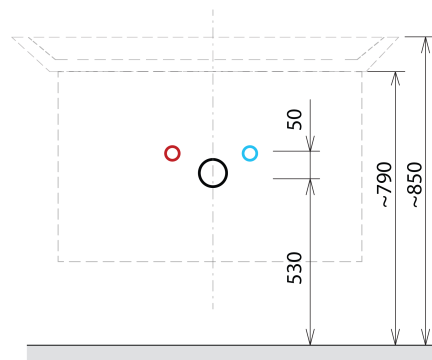

Technical sheet

Installation of drain + hot & cold water pipes