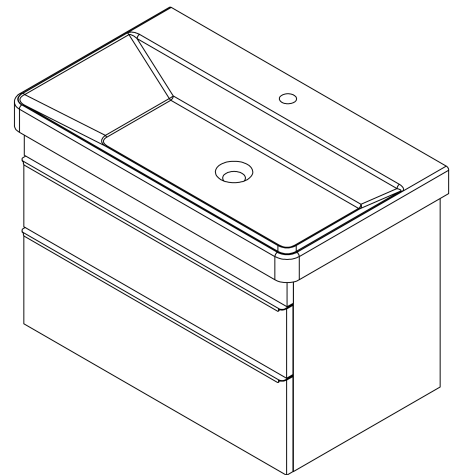

Technical sheet

Installation of drain + hot & cold water pipes