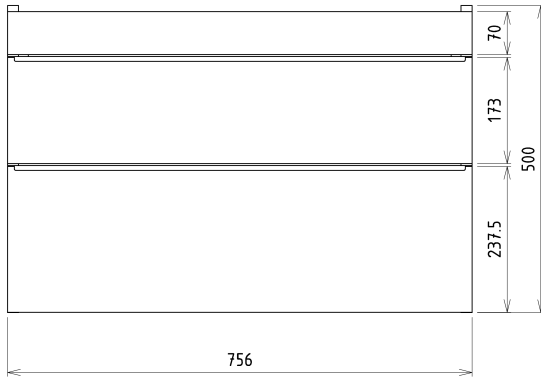

Technical sheet

Installation of drain + hot & cold water pipes