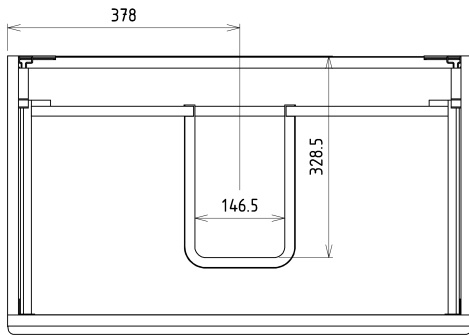

Technical sheet

Installation of drain + hot & cold water pipes