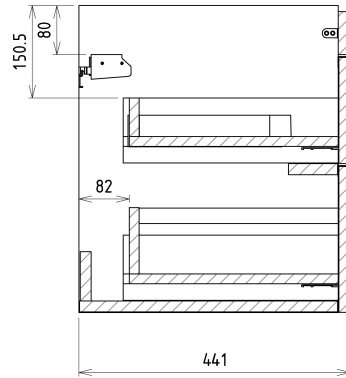

Technical sheet

Installation of drain + hot & cold water pipes