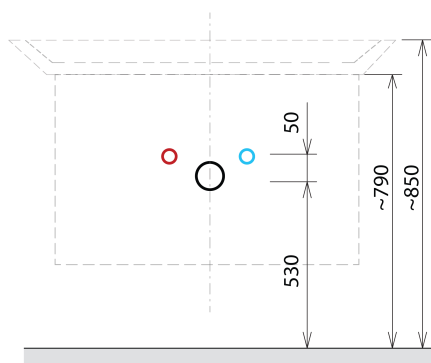

SITIA 2 Drawer Vanity Unit 75,6x50x44,2cm, white matt

Order code: SI080-3131

Basic information

Brand: Sapho
Series: SITIA

Size

Width: 756 mm
Height: 500 mm
Depth: 442 mm

Properties

Colour: White matt
Colour options: According to Swatch
Material: MDF/laminate
Installation: Wall-Hung
Type of cabinet: Drawers
Type of washbasin: Washbasin
Equipment: Silent and soft closing
Package contains: Handle
Package does not contain: Washbasin
Weight / Piece: 29.3 kg
Warranty: 2 years

We recommend buy

1 Piece THALIE 80 Vanity Unit Ceramic Washbasin 80x46cm, white (Order code: TH11080)

Spare parts

Furniture Hinge CAMAR 60x28 (Order code: D-07.091.660.05)

Technical sheet

Installation of drain + hot & cold water pipes