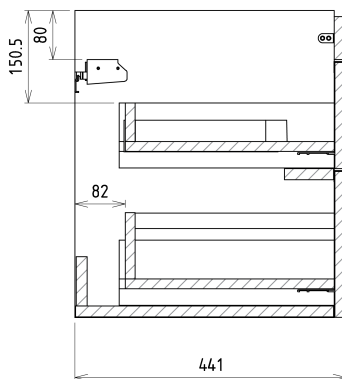

SITIA 2 Drawer Vanity Unit 75,6x50x44,2cm, white matt

Order code: SI080-3131

Basic information

Brand: Sapho
Series: SITIA

Size

Width: 756 mm
Height: 500 mm
Depth: 442 mm

Properties

Colour: White matt
Colour options: According to Swatch
Material: MDF/laminate
Installation: Wall-Hung
Type of cabinet: Drawers
Type of washbasin: Washbasin
Equipment: Silent and soft closing
Package contains: Handle
Package does not contain: Washbasin
Weight / Piece: 29.3 kg
Warranty: 2 years

We recommend buy

1 Piece THALIE 80 Vanity Unit Ceramic Washbasin 80x46cm, white (Order code: TH11080)

Spare parts

Furniture Hinge CAMAR 60x28 (Order code: D-07.091.660.05)

Technical sheet

Installation of drain + hot & cold water pipes