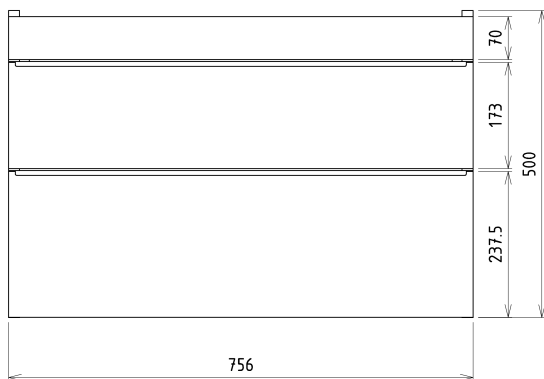

SITIA 2 Drawer Vanity Unit 75,6x50x44,2cm, white matt

Order code: SI080-3131

Basic information

Brand: Sapho
Series: SITIA

Size

Width: 756 mm
Height: 500 mm
Depth: 442 mm

Properties

Colour: White matt
Colour options: According to Swatch
Material: MDF/laminate
Installation: Wall-Hung
Type of cabinet: Drawers
Type of washbasin: Washbasin
Equipment: Silent and soft closing
Package contains: Handle
Package does not contain: Washbasin
Weight / Piece: 29.3 kg
Warranty: 2 years

We recommend buy

1 Piece THALIE 80 Vanity Unit Ceramic Washbasin 80x46cm, white (Order code: TH11080)

Spare parts

Furniture Hinge CAMAR 60x28 (Order code: D-07.091.660.05)

Technical sheet

Installation of drain + hot & cold water pipes