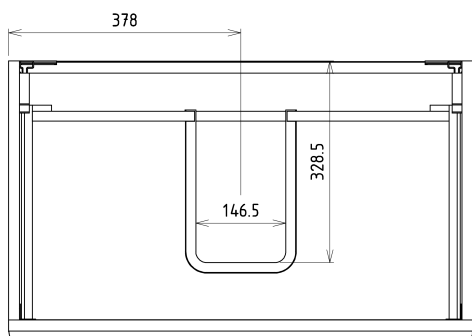

SITIA 2 Drawer Vanity Unit 75,6x50x44,2cm, white matt

Order code: SI080-3131

Basic information

Brand: Sapho
Series: SITIA

Size

Width: 756 mm
Height: 500 mm
Depth: 442 mm

Properties

Colour: White matt
Colour options: According to Swatch
Material: MDF/laminate
Installation: Wall-Hung
Type of cabinet: Drawers
Type of washbasin: Washbasin
Equipment: Silent and soft closing
Package contains: Handle
Package does not contain: Washbasin
Weight / Piece: 29.3 kg
Warranty: 2 years

We recommend buy

1 Piece THALIE 80 Vanity Unit Ceramic Washbasin 80x46cm, white (Order code: TH11080)

Spare parts

Furniture Hinge CAMAR 60x28 (Order code: D-07.091.660.05)

Technical sheet

Installation of drain + hot & cold water pipes