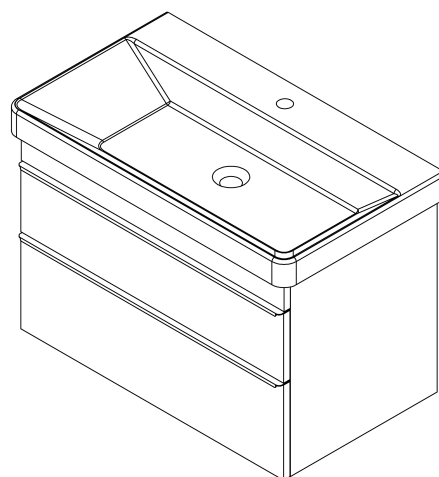

SITIA 2 Drawer Vanity Unit 75,6x50x44,2cm, white matt

Order code: SI080-3131

Basic information

Brand: Sapho
Series: SITIA

Size

Width: 756 mm
Height: 500 mm
Depth: 442 mm

Properties

Colour: White matt
Colour options: According to Swatch
Material: MDF/laminate
Installation: Wall-Hung
Type of cabinet: Drawers
Type of washbasin: Washbasin
Equipment: Silent and soft closing
Package contains: Handle
Package does not contain: Washbasin
Weight / Piece: 29.3 kg
Warranty: 2 years

We recommend buy

1 Piece THALIE 80 Vanity Unit Ceramic Washbasin 80x46cm, white (Order code: TH11080)

Spare parts

Furniture Hinge CAMAR 60x28 (Order code: D-07.091.660.05)

Technical sheet

Installation of drain + hot & cold water pipes