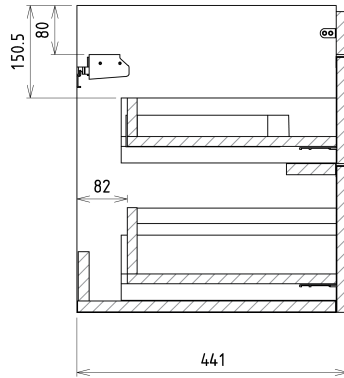

Order code: SI080-3131

Basic information

Brand: Sapho

Series: SITIA

Size

Width: 756 mm

Height: 500 mm

Depth: 442 mm

Package contains: Handle

Package does not contain: Washbasin

Weight / Piece: 29.3 kg

Warranty: 2 years

We recommend buy

1 Piece THALIE 80 Vanity Unit Ceramic Washbasin 80x46cm, white (Order code: TH11080)

Spare parts

Furniture Hinge CAMAR 60x28 (Order code: D-07.091.660.05)

Technical sheet

Installation of drain + hot & cold water pipes