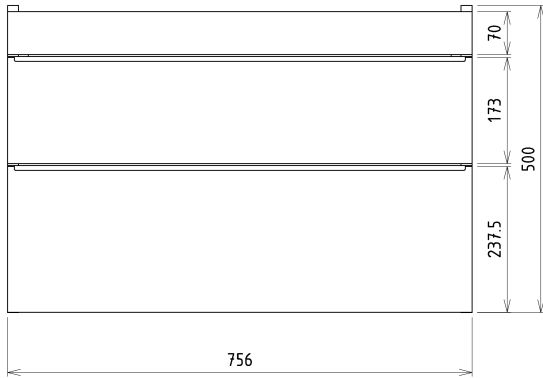

Technical sheet

Installation of drain + hot & cold water pipes