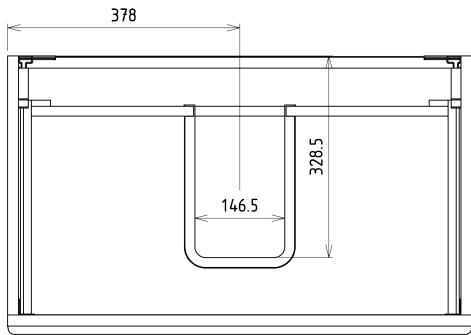

Order code: SI080-3131

Basic information

Brand: Sapho

Series: SITIA

Size

Width: 756 mm

Height: 500 mm

Depth: 442 mm

Package contains: Handle

Package does not contain: Washbasin

Weight / Piece: 29.3 kg

Warranty: 2 years

We recommend buy

1 Piece THALIE 80 Vanity Unit Ceramic Washbasin 80x46cm, white (Order code: TH11080)

Spare parts

Furniture Hinge CAMAR 60x28 (Order code: D-07.091.660.05)

Technical sheet

Installation of drain + hot & cold water pipes