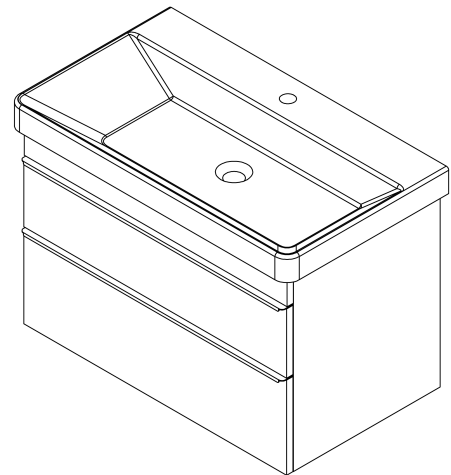

Order code: SI080-3131

Basic information

Brand: Sapho

Series: SITIA

Size

Width: 756 mm

Height: 500 mm

Depth: 442 mm

Package contains: Handle

Package does not contain: Washbasin

Weight / Piece: 29.3 kg

Warranty: 2 years

We recommend buy

1 Piece THALIE 80 Vanity Unit Ceramic Washbasin 80x46cm, white (Order code: TH11080)

Spare parts

Furniture Hinge CAMAR 60x28 (Order code: D-07.091.660.05)

Technical sheet

Installation of drain + hot & cold water pipes