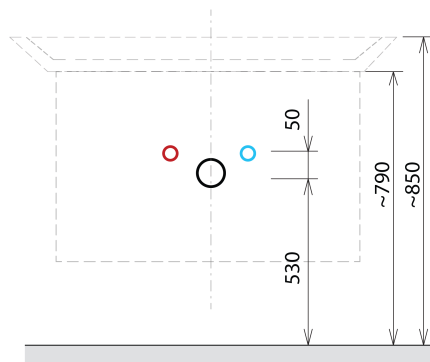

Package contains: Handle

Package does not contain: Washbasin

Weight / Piece: 29.3 kg

Warranty: 2 years

We recommend buy

1 Piece THALIE 80 Vanity Unit Ceramic Washbasin 80x46cm, white (Order code: TH11080)

Spare parts

Furniture Hinge CAMAR 60x28 (Order code: D-07.091.660.05)

Technical sheet

Installation of drain + hot & cold water pipes