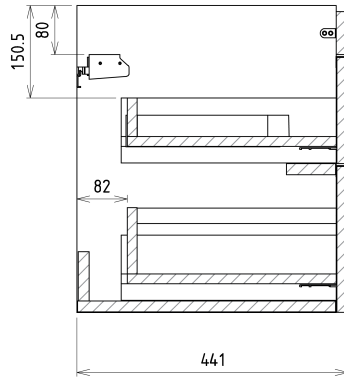

## Size

**Width:** 756 mm  
**Height:** 500 mm  
**Depth:** 442 mm

## Properties

**Colour:** White matt  
**Colour options:** According to Swatch  
**Material:** MDF/laminate  
**Installation:** Wall-Hung  
**Type of cabinet:** Drawers  
**Type of washbasin:** Washbasin  
**Equipment:** Silent and soft closing  
**Package contains:** Handle  
**Package does not contain:** Washbasin  
**Weight / Piece:** 29.3 kg  
**Warranty:** 2 years

## We recommend buy

1 Piece THALIE 80 Vanity Unit Ceramic Washbasin 80x46cm, white (Order code: TH11080)

## Spare parts

Furniture Hinge CAMAR 60x28 (Order code: D-07.091.660.05)

Technical sheet

Installation of drain + hot & cold water pipes