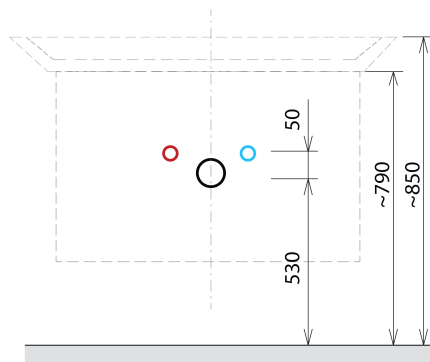

Technical sheet

Installation of drain + hot & cold water pipes