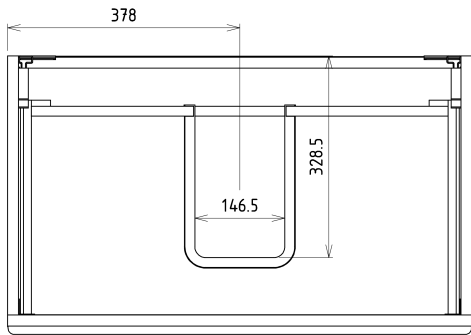

Technical sheet

Installation of drain + hot & cold water pipes