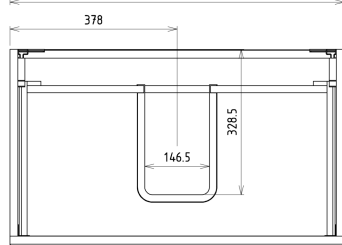

Technical sheet

Installation of drain + hot & cold water pipes