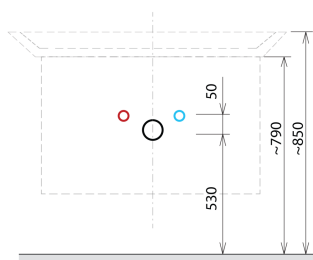

Technical sheet

Installation of drain + hot & cold water pipes