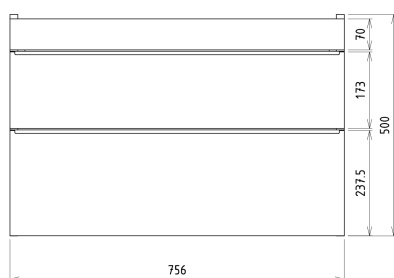

Technical sheet

Installation of drain + hot & cold water pipes