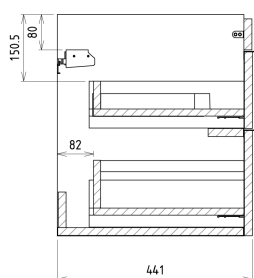

SITIA 2 Drawer Vanity Unit 75,6x50x44,2cm, white matt

Order code: SI080-3131

Size

Width: 756 mm

Height: 500 mm

Depth: 442 mm

Properties

Colour: White matt

Material: MDF/laminate

Warranty: 2 years

Technical sheet

Installation of drain + hot & cold water pipes