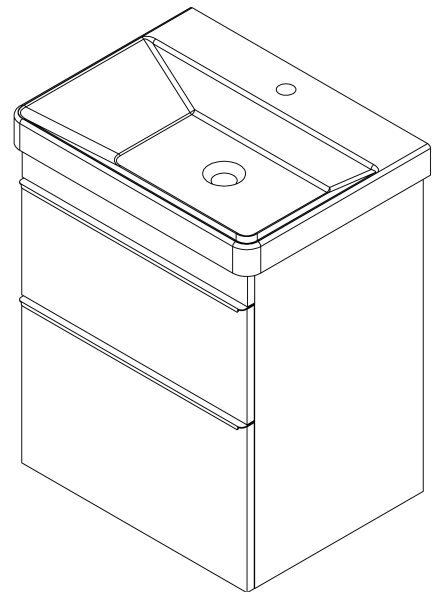

SITIA 2 Drawer Vanity Unit 56,4x70x44,2cm, oak Alabama

Order code: SI060-2222

Basic information

Brand: Sapho
Series: SITIA

Size

Width: 564 mm
Height: 700 mm
Depth: 441 mm

Properties

Colour: Brown
Decor: Oak Alabama
Colour options: According to Swatch
Material: MDF/laminate
Installation: Wall-Hung
Type of cabinet: Drawers
Type of washbasin: Washbasin
Equipment: Silent and soft closing
Package contains: Handle
Package does not contain: Washbasin
Weight / Piece: 24.1 kg
Warranty: 2 years

Spare parts

Furniture Hinge CAMAR 60x28 (Order code: D-07.091.660.05)

Technical sheet

Installation of drain + hot & cold water pipes