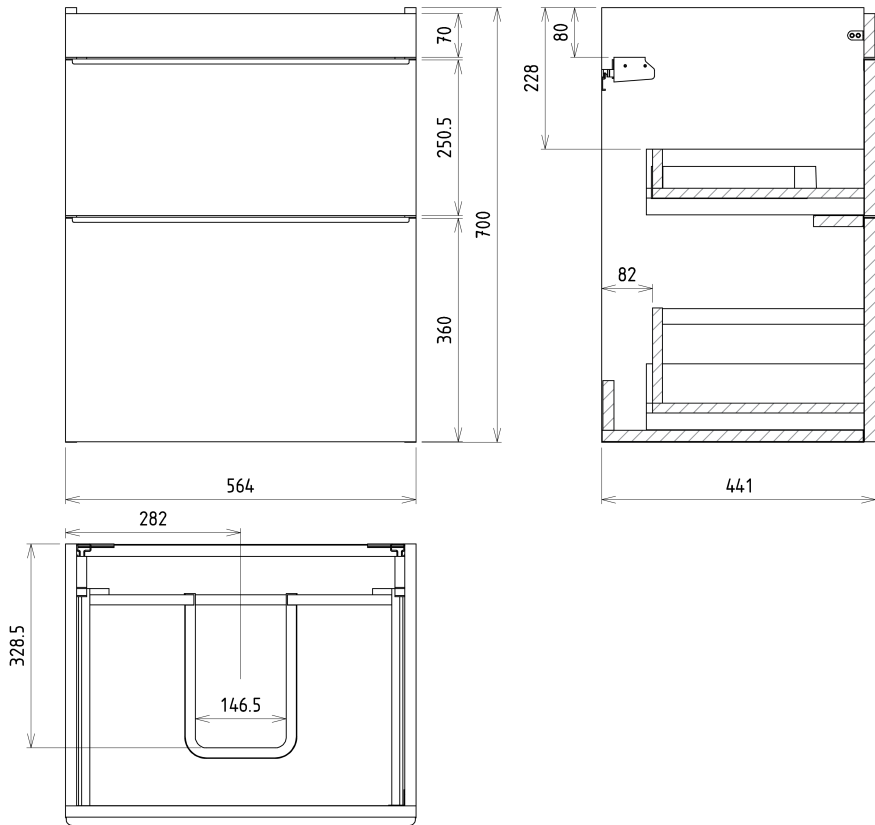

SITIA 2 Drawer Vanity Unit 56,4x70x44,2cm, oak Alabama

Order code: SI060-2222

Basic information

Brand: Sapho
Series: SITIA

Size

Width: 564 mm
Height: 700 mm
Depth: 441 mm

Properties

Colour: Brown
Decor: Oak Alabama
Colour options: According to Swatch
Material: MDF/laminate
Installation: Wall-Hung
Type of cabinet: Drawers
Type of washbasin: Washbasin
Equipment: Silent and soft closing
Package contains: Handle
Package does not contain: Washbasin
Weight / Piece: 24.1 kg
Warranty: 2 years

Spare parts

Furniture Hinge CAMAR 60x28 (Order code: D-07.091.660.05)

Technical sheet

Installation of drain + hot & cold water pipes