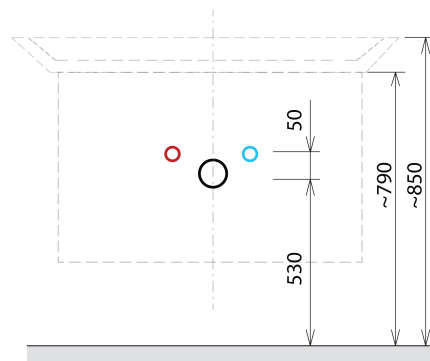

SITIA 2 Drawer Vanity Unit 56,4x70x44,2cm, oak Alabama

Order code: SI060-2222

Basic information

Brand: Sapho
Series: SITIA

Size

Width: 564 mm
Height: 700 mm
Depth: 441 mm

Properties

Colour: Brown
Decor: Oak Alabama
Colour options: According to Swatch
Material: MDF/laminate
Installation: Wall-Hung
Type of cabinet: Drawers
Type of washbasin: Washbasin
Equipment: Silent and soft closing
Package contains: Handle
Package does not contain: Washbasin
Weight / Piece: 24.1 kg
Warranty: 2 years

Spare parts

Furniture Hinge CAMAR 60x28 (Order code: D-07.091.660.05)

Technical sheet

Installation of drain + hot & cold water pipes