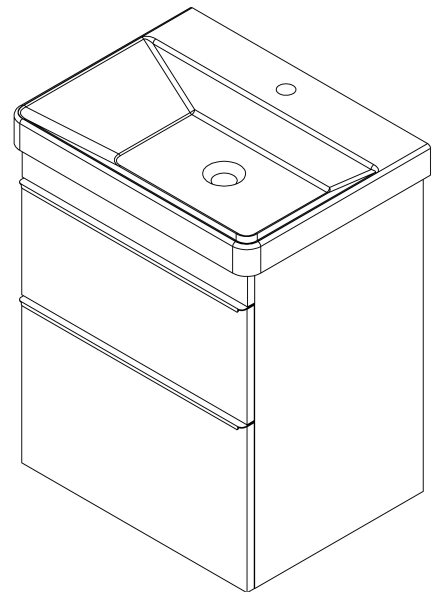

Technical sheet

Installation of drain + hot & cold water pipes