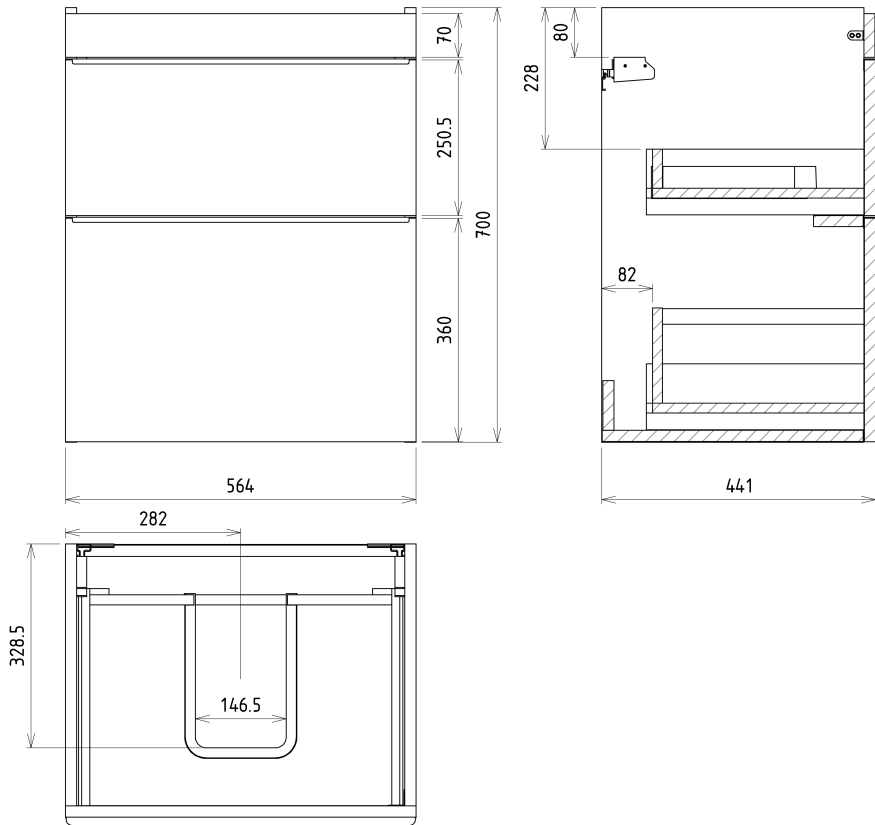

Technical sheet

Installation of drain + hot & cold water pipes