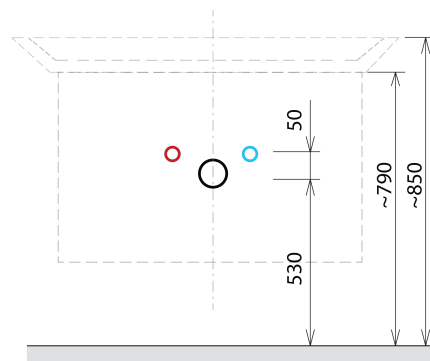

Technical sheet

Installation of drain + hot & cold water pipes