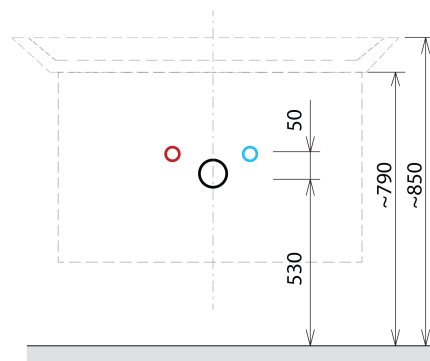

SITIA 2 Drawer Vanity Unit 56,4x70x44,2cm, oak Alabama

Order code: SI060-2222

Basic information

Brand: Sapho
Series: SITIA

Size

Width: 564 mm
Height: 700 mm
Depth: 441 mm

Properties

Colour: Brown
Decor: Oak Alabama
Colour options: According to Swatch
Material: MDF/laminate
Installation: Wall-Hung
Type of cabinet: Drawers
Type of washbasin: Washbasin
Equipment: Silent and soft closing
Package contains: Handle
Package does not contain: Washbasin
Weight / Piece: 24.1 kg
Warranty: 2 years

We recommend buy

1 Piece THALIE 60 Vanity Unit Ceramic Washbasin 60x46cm, white (Order code: TH11060)

Spare parts

Furniture Hinge CAMAR 60x28 (Order code: D-07.091.660.05)

Technical sheet

Installation of drain + hot & cold water pipes