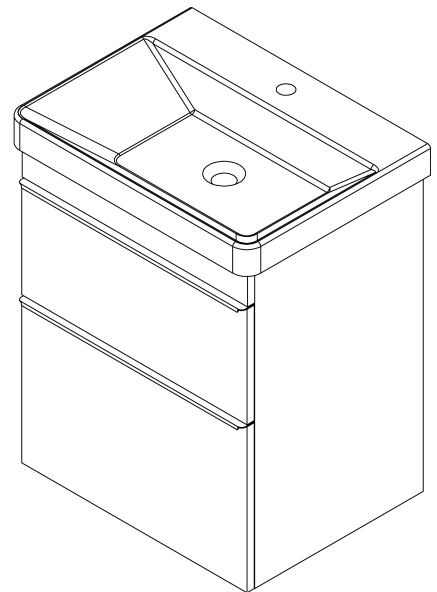

SITIA 2 Drawer Vanity Unit 56,4x70x44,2cm, oak Alabama

Order code: SI060-2222

Basic information

Brand: Sapho
Series: SITIA

Size

Width: 564 mm
Height: 700 mm
Depth: 441 mm

Properties

Colour: Brown
Decor: Oak Alabama
Colour options: According to Swatch
Material: MDF/laminate
Installation: Wall-Hung
Type of cabinet: Drawers
Type of washbasin: Washbasin
Equipment: Silent and soft closing
Package contains: Handle
Package does not contain: Washbasin
Weight / Piece: 24.1 kg
Warranty: 2 years

We recommend buy

1 Piece THALIE 60 Vanity Unit Ceramic Washbasin 60x46cm, white (Order code: TH11060)

Spare parts

Furniture Hinge CAMAR 60x28 (Order code: D-07.091.660.05)

Technical sheet

Installation of drain + hot & cold water pipes