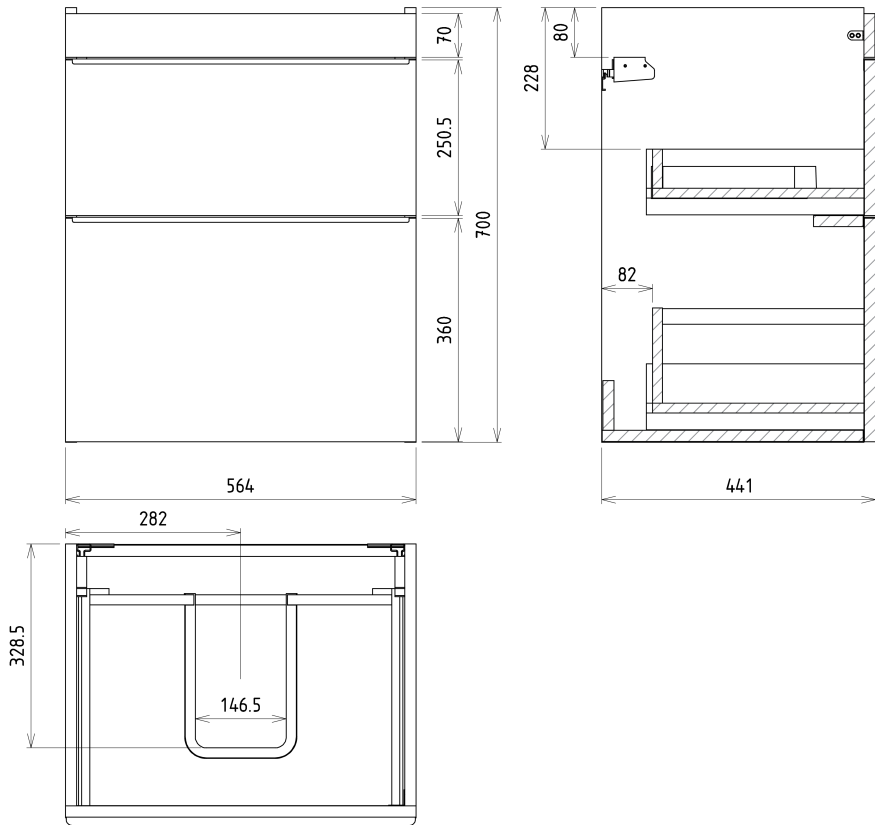

SITIA 2 Drawer Vanity Unit 56,4x70x44,2cm, oak Alabama

Order code: SI060-2222

Basic information

Brand: Sapho
Series: SITIA

Size

Width: 564 mm
Height: 700 mm
Depth: 441 mm

Properties

Colour: Brown
Decor: Oak Alabama
Colour options: According to Swatch
Material: MDF/laminate
Installation: Wall-Hung
Type of cabinet: Drawers
Type of washbasin: Washbasin
Equipment: Silent and soft closing
Package contains: Handle
Package does not contain: Washbasin
Weight / Piece: 24.1 kg
Warranty: 2 years

We recommend buy

1 Piece THALIE 60 Vanity Unit Ceramic Washbasin 60x46cm, white (Order code: TH11060)

Spare parts

Furniture Hinge CAMAR 60x28 (Order code: D-07.091.660.05)

Technical sheet

Installation of drain + hot & cold water pipes