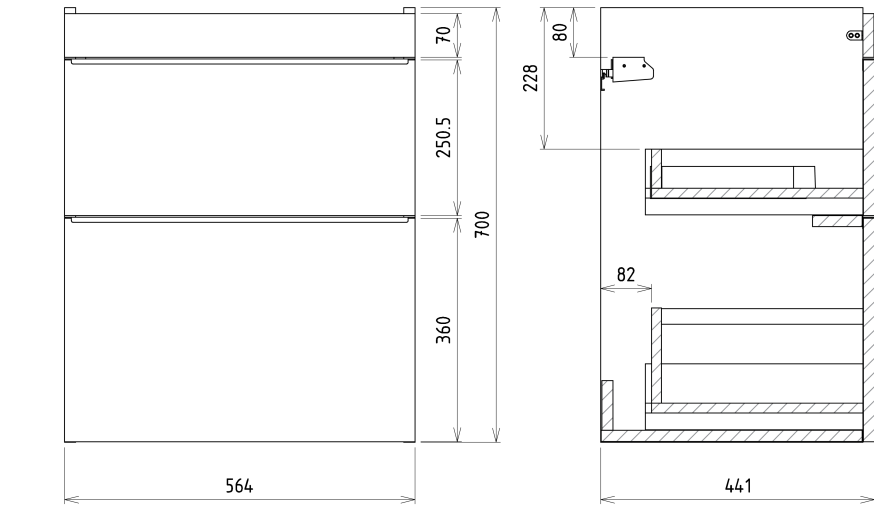

Order code: SI060-1616

Basic information

Brand: Sapho

Series: SITIA

Size

Width: 564 mm

Height: 700 mm

Depth: 441 mm

Equipment: Silent and soft closing

Package contains: Handle

Package does not contain: Washbasin

Weight / Piece: 24.1 kg

Warranty: 2 years

We recommend buy

1 Piece THALIE 60 Vanity Unit Ceramic Washbasin 60x46cm, white (Order code: TH11060)

Spare parts

Furniture Hinge CAMAR 60x28 (Order code: D-07.091.660.05)

Technical sheet

Installation of drain + hot & cold water pipes