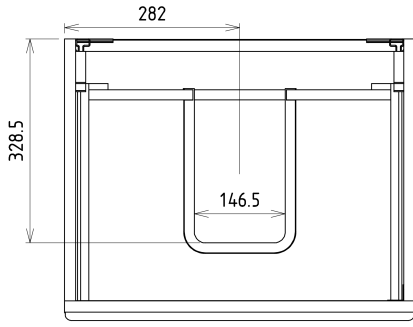

Order code: SI060-1616

Basic information

Brand: Sapho

Series: SITIA

Size

Width: 564 mm

Height: 700 mm

Depth: 441 mm

Equipment: Silent and soft closing

Package contains: Handle

Package does not contain: Washbasin

Weight / Piece: 24.1 kg

Warranty: 2 years

We recommend buy

1 Piece THALIE 60 Vanity Unit Ceramic Washbasin 60x46cm, white (Order code: TH11060)

Spare parts

Furniture Hinge CAMAR 60x28 (Order code: D-07.091.660.05)

Technical sheet

Installation of drain + hot & cold water pipes