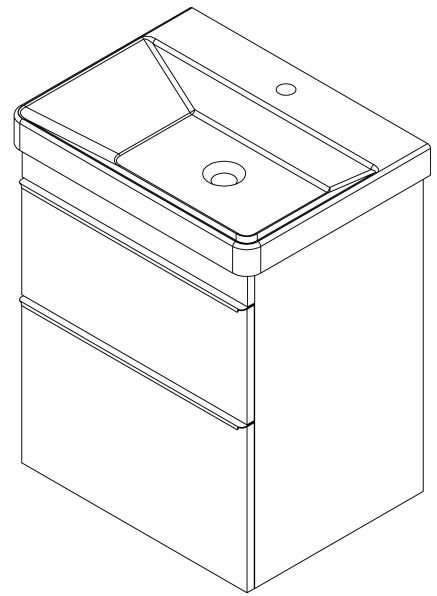

Order code: SI060-1616

Basic information

Brand: Sapho

Series: SITIA

Size

Width: 564 mm

Height: 700 mm

Depth: 441 mm

Equipment: Silent and soft closing

Package contains: Handle

Package does not contain: Washbasin

Weight / Piece: 24.1 kg

Warranty: 2 years

We recommend buy

1 Piece THALIE 60 Vanity Unit Ceramic Washbasin 60x46cm, white (Order code: TH11060)

Spare parts

Furniture Hinge CAMAR 60x28 (Order code: D-07.091.660.05)

Technical sheet

Installation of drain + hot & cold water pipes