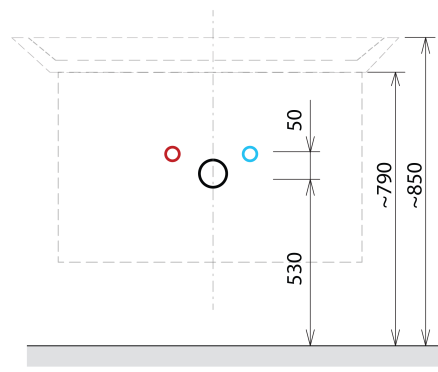

Equipment: Silent and soft closing

Package contains: Handle

Package does not contain: Washbasin

Weight / Piece: 24.1 kg

Warranty: 2 years

We recommend buy

1 Piece THALIE 60 Vanity Unit Ceramic Washbasin 60x46cm, white (Order code: TH11060)

Spare parts

Furniture Hinge CAMAR 60x28 (Order code: D-07.091.660.05)

Technical sheet

Installation of drain + hot & cold water pipes