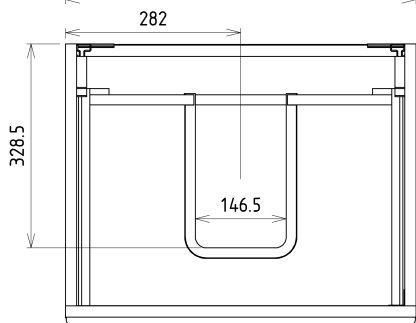

Technical sheet

Installation of drain + hot & cold water pipes