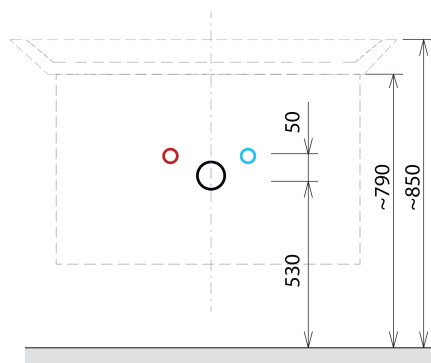

Technical sheet

Installation of drain + hot & cold water pipes