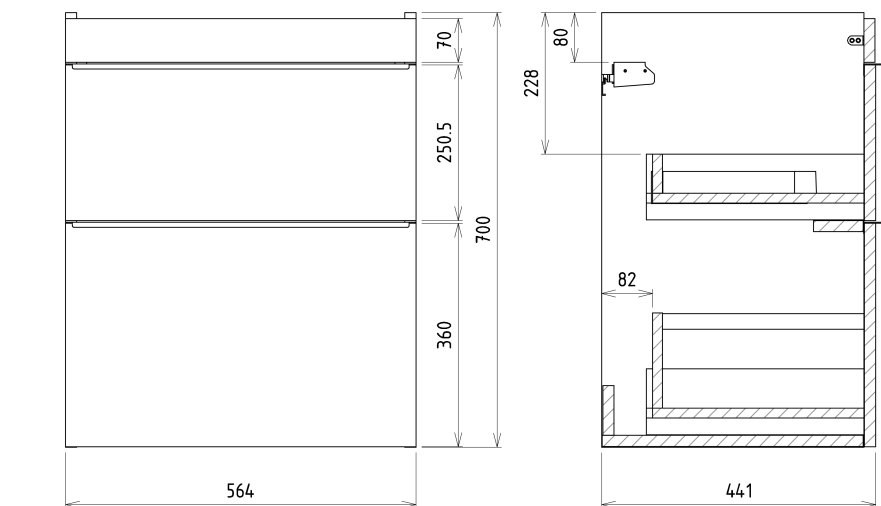

Technical sheet

Installation of drain + hot & cold water pipes