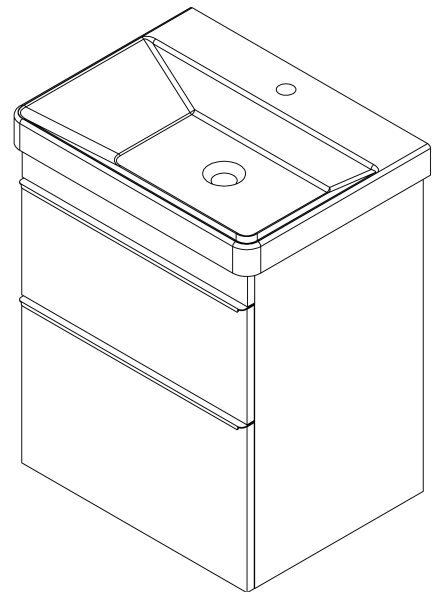

SITIA 2 Drawer Vanity Unit 56,4x70x44,2cm, silver oak

Order code: SI060-1111

Basic information

Brand: Sapho

Series: SITIA

Size

Width: 564 mm

Height: 700 mm

Depth: 441 mm

Properties

Colour: Grey

Decor: Oak silver

Colour options: According to Swatch

Material: MDF/laminate

Installation: Wall-Hung

Type of cabinet: Drawers

Type of washbasin: Washbasin

Equipment: Silent and soft closing

Package contains: Handle

Package does not contain: Washbasin

Weight / Piece: 24.1 kg

Warranty: 2 years

We recommend buy

1 Piece THALIE 60 Vanity Unit Ceramic Washbasin 60x46cm, white (Order code: TH11060)

Spare parts

Furniture Hinge CAMAR 60x28 (Order code: D-07.091.660.05)

Technical sheet

Installation of drain + hot & cold water pipes