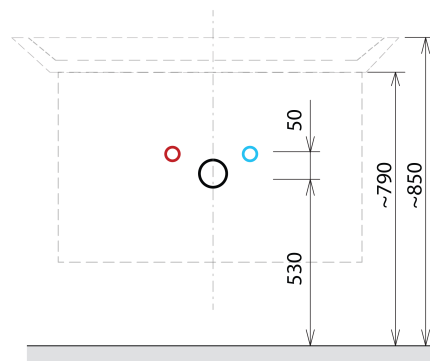

SITIA 2 Drawer Vanity Unit 56,4x70x44,2cm, silver oak

Order code: SI060-1111

Basic information

Brand: Sapho

Series: SITIA

Size

Width: 564 mm

Height: 700 mm

Depth: 441 mm

Properties

Colour: Grey

Decor: Oak silver

Colour options: According to Swatch

Material: MDF/laminate

Installation: Wall-Hung

Type of cabinet: Drawers

Type of washbasin: Washbasin

Equipment: Silent and soft closing

Package contains: Handle

Package does not contain: Washbasin

Weight / Piece: 24.1 kg

Warranty: 2 years

We recommend buy

1 Piece THALIE 60 Vanity Unit Ceramic Washbasin 60x46cm, white (Order code: TH11060)

Spare parts

Furniture Hinge CAMAR 60x28 (Order code: D-07.091.660.05)

Technical sheet

Installation of drain + hot & cold water pipes