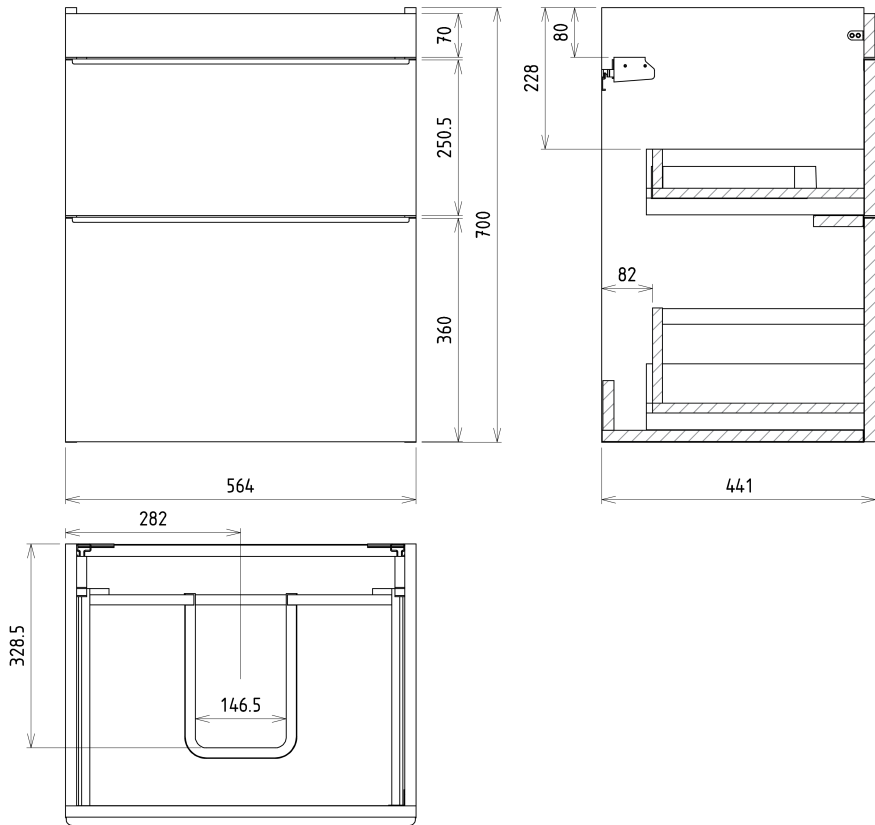

SITIA 2 Drawer Vanity Unit 56,4x70x44,2cm, silver oak

Order code: SI060-1111

Basic information

Brand: Sapho

Series: SITIA

Size

Width: 564 mm

Height: 700 mm

Depth: 441 mm

Properties

Colour: Grey

Decor: Oak silver

Colour options: According to Swatch

Material: MDF/laminate

Installation: Wall-Hung

Type of cabinet: Drawers

Type of washbasin: Washbasin

Equipment: Silent and soft closing

Package contains: Handle

Package does not contain: Washbasin

Weight / Piece: 24.1 kg

Warranty: 2 years

We recommend buy

1 Piece THALIE 60 Vanity Unit Ceramic Washbasin 60x46cm, white (Order code: TH11060)

Spare parts

Furniture Hinge CAMAR 60x28 (Order code: D-07.091.660.05)

Technical sheet

Installation of drain + hot & cold water pipes