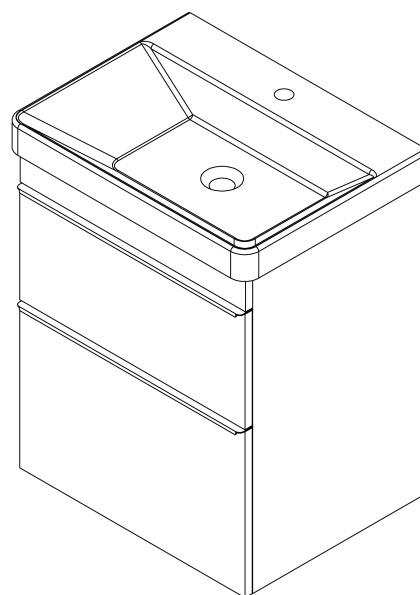

SITIA 2 Drawer Vanity Unit 56,4x70x44,2cm, white matt

Order code: SI060-3131

Basic information

Brand: Sapho

Series: SITIA

Size

Width: 564 mm

Height: 700 mm

Depth: 441 mm

Properties

Colour: White matt

Colour options: According to Swatch

Material: MDF/laminate

Installation: Wall-Hung

Type of cabinet: Drawers

Type of washbasin: Washbasin

Equipment: Silent and soft closing

Package contains: Handle

Package does not contain: Washbasin

Weight / Piece: 24.1 kg

Warranty: 2 years

We recommend buy

1 Piece THALIE 60 Vanity Unit Ceramic Washbasin 60x46cm, white (Order code: TH11060)

Spare parts

Furniture Hinge CAMAR 60x28 (Order code: D-07.091.660.05)

Technical sheet

Installation of drain + hot & cold water pipes