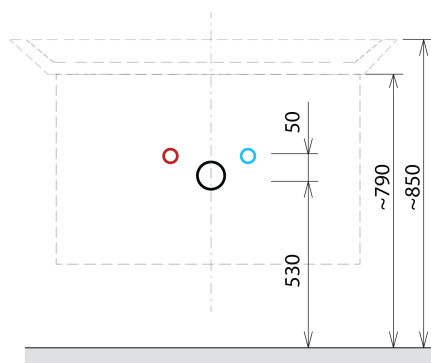

SITIA 2 Drawer Vanity Unit 56,4x70x44,2cm, white matt

Order code: SI060-3131

Basic information

Brand: Sapho

Series: SITIA

Size

Width: 564 mm

Height: 700 mm

Depth: 441 mm

Properties

Colour: White matt

Colour options: According to Swatch

Material: MDF/laminate

Installation: Wall-Hung

Type of cabinet: Drawers

Type of washbasin: Washbasin

Equipment: Silent and soft closing

Package contains: Handle

Package does not contain: Washbasin

Weight / Piece: 24.1 kg

Warranty: 2 years

We recommend buy

1 Piece THALIE 60 Vanity Unit Ceramic Washbasin 60x46cm, white (Order code: TH11060)

Spare parts

Furniture Hinge CAMAR 60x28 (Order code: D-07.091.660.05)

Technical sheet

Installation of drain + hot & cold water pipes