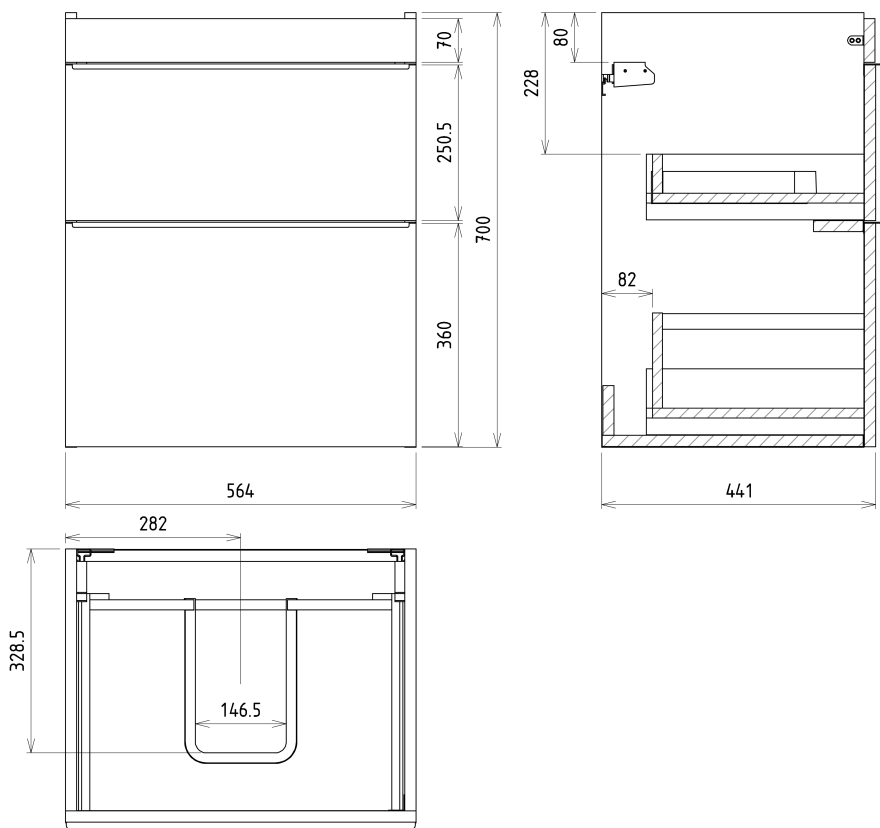

SITIA 2 Drawer Vanity Unit 56,4x70x44,2cm, white matt

Order code: SI060-3131

Basic information

Brand: Sapho

Series: SITIA

Size

Width: 564 mm

Height: 700 mm

Depth: 441 mm

Properties

Colour: White matt

Colour options: According to Swatch

Material: MDF/laminate

Installation: Wall-Hung

Type of cabinet: Drawers

Type of washbasin: Washbasin

Equipment: Silent and soft closing

Package contains: Handle

Package does not contain: Washbasin

Weight / Piece: 24.1 kg

Warranty: 2 years

We recommend buy

1 Piece THALIE 60 Vanity Unit Ceramic Washbasin 60x46cm, white (Order code: TH11060)

Spare parts

Furniture Hinge CAMAR 60x28 (Order code: D-07.091.660.05)

Technical sheet

Installation of drain + hot & cold water pipes