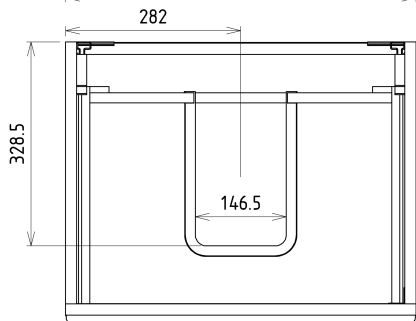

SITIA 2 Drawer Vanity Unit 56,4x70x44,2cm, white matt

Order code: SI060-3131

Basic information

Brand: Sapho

Series: SITIA

Size

Width: 564 mm

Height: 700 mm

Depth: 441 mm

Properties

Colour: White matt

Colour options: According to Swatch

Material: MDF/laminate

Installation: Wall-Hung

Type of cabinet: Drawers

Type of washbasin: Washbasin

Equipment: Silent and soft closing

Package contains: Handle

Package does not contain: Washbasin

Weight / Piece: 24.1 kg

Warranty: 2 years

We recommend buy

1 Piece THALIE 60 Vanity Unit Ceramic Washbasin 60x46cm, white (Order code: TH11060)

Spare parts

Furniture Hinge CAMAR 60x28 (Order code: D-07.091.660.05)

Technical sheet

Installation of drain + hot & cold water pipes