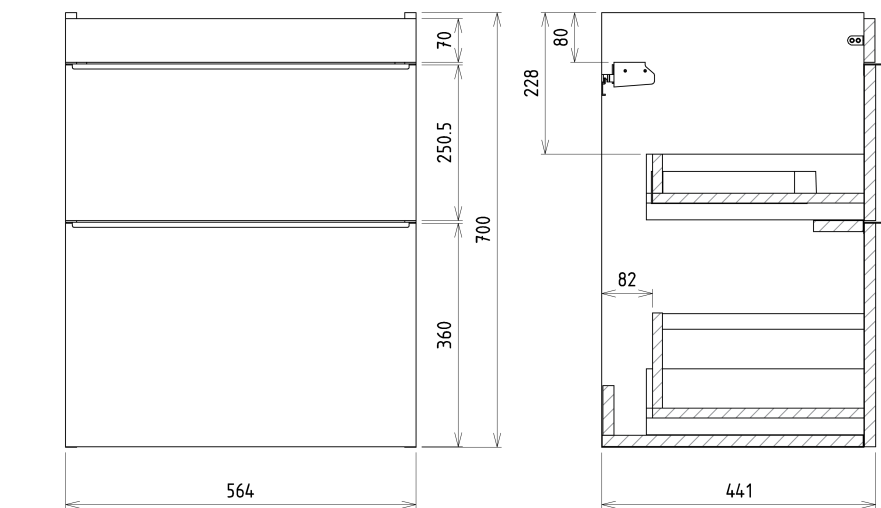

SITIA 2 Drawer Vanity Unit 56,4x70x44,2cm, white matt

Order code: SI060-3131

Basic information

Brand: Sapho

Series: SITIA

Size

Width: 564 mm

Height: 700 mm

Depth: 441 mm

Properties

Colour: White matt

Colour options: According to Swatch

Material: MDF/laminate

Installation: Wall-Hung

Type of cabinet: Drawers

Type of washbasin: Washbasin

Equipment: Silent and soft closing

Package contains: Handle

Package does not contain: Washbasin

Weight / Piece: 24.1 kg

Warranty: 2 years

We recommend buy

1 Piece THALIE 60 Vanity Unit Ceramic Washbasin 60x46cm, white (Order code: TH11060)

Spare parts

Furniture Hinge CAMAR 60x28 (Order code: D-07.091.660.05)

Technical sheet

Installation of drain + hot & cold water pipes