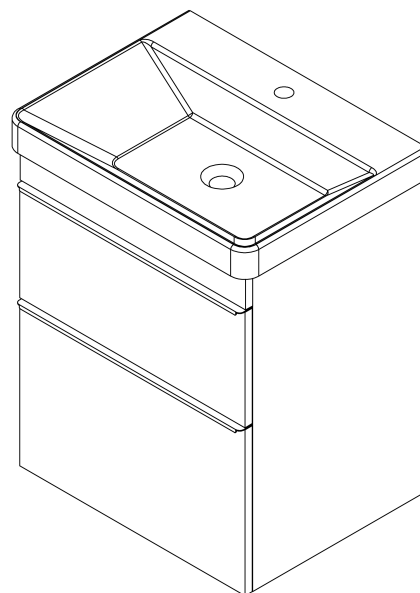

SITIA 2 Drawer Vanity Unit 56,4x70x44,2cm, white matt

Order code: SI060-3131

Basic information

Brand: Sapho

Series: SITIA

Size

Width: 564 mm

Height: 700 mm

Depth: 441 mm

Properties

Colour: White matt

Colour options: According to Swatch

Material: MDF/laminate

Installation: Wall-Hung

Type of cabinet: Drawers

Type of washbasin: Washbasin

Equipment: Silent and soft closing

Package contains: Handle

Package does not contain: Washbasin

Weight / Piece: 24.1 kg

Warranty: 2 years

We recommend buy

1 Piece THALIE 60 Vanity Unit Ceramic Washbasin 60x46cm, white (Order code: TH11060)

Spare parts

Furniture Hinge CAMAR 60x28 (Order code: D-07.091.660.05)

Technical sheet

Installation of drain + hot & cold water pipes