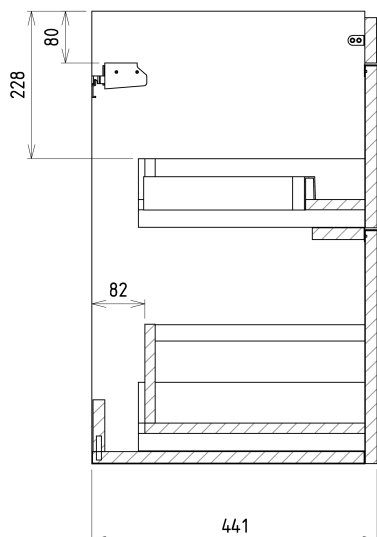

SITIA 2 Drawer Vanity Unit 46,4x70x44,2cm, oak Alabama

Order code: SI050-2222

Basic information

Brand: Sapho
Series: SITIA

Size

Width: 464 mm
Height: 700 mm
Depth: 441 mm

Properties

Colour: Brown
Decor: Oak Alabama
Colour options: According to Swatch
Material: MDF/laminate
Installation: Wall-Hung
Type of cabinet: Drawers
Type of washbasin: Washbasin
Equipment: Silent and soft closing
Package contains: Handle
Package does not contain: Washbasin
Weight / Piece: 21.3 kg
Warranty: 2 years

We recommend buy

1 Piece THALIE 50 Vanity Unit Ceramic Washbasin 50x46cm, white (Order code: TH11050)

Spare parts

Furniture Hinge CAMAR 60x28 (Order code: D-07.091.660.05)

SITIA 2 Drawer Vanity Unit 46,4x70x44,2cm, oak
Alabama

Technical sheet

Installation of drain + hot & cold water pipes