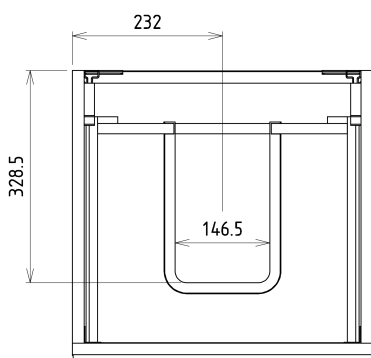

SITIA 2 Drawer Vanity Unit 46,4x70x44,2cm, oak Alabama

Order code: SI050-2222

Basic information

Brand: Sapho
Series: SITIA

Size

Width: 464 mm
Height: 700 mm
Depth: 441 mm

Properties

Colour: Brown
Decor: Oak Alabama
Colour options: According to Swatch
Material: MDF/laminate
Installation: Wall-Hung
Type of cabinet: Drawers
Type of washbasin: Washbasin
Equipment: Silent and soft closing
Package contains: Handle
Package does not contain: Washbasin
Weight / Piece: 21.3 kg
Warranty: 2 years

We recommend buy

1 Piece THALIE 50 Vanity Unit Ceramic Washbasin 50x46cm, white (Order code: TH11050)

Spare parts

Furniture Hinge CAMAR 60x28 (Order code: D-07.091.660.05)

SITIA 2 Drawer Vanity Unit 46,4x70x44,2cm, oak
Alabama

Technical sheet

Installation of drain + hot & cold water pipes