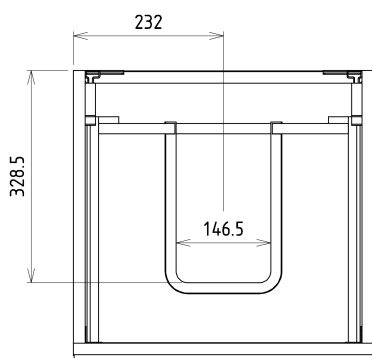

### Size

Width: 464 mm  
Height: 700 mm  
Depth: 441 mm

## We recommend buy

1 Piece THALIE 50 Vanity Unit Ceramic Washbasin 50x46cm, white (Order code: TH11050)

## Spare parts

Furniture Hinge CAMAR 60x28 (Order code: D-07.091.660.05)

SITIA 2 Drawer Vanity Unit 46,4x70x44,2cm, oak  
Alabama

Technical sheet

Installation of drain + hot & cold water pipes