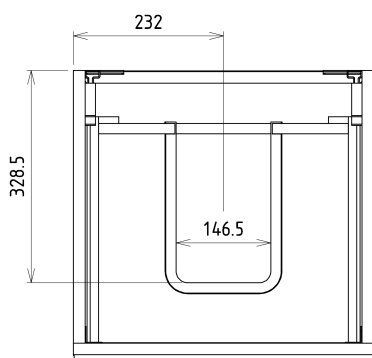

SITIA 2 Drawer Vanity Unit 46,4x70x44,2cm, oak Alabama

Order code: SI050-2222

Basic information

Brand: Sapho
Series: SITIA

Size

Width: 464 mm
Height: 700 mm
Depth: 441 mm

Properties

Colour: Brown
Decor: Oak Alabama
Colour options: According to Swatch
Material: MDF/laminate
Installation: Wall-Hung
Type of cabinet: Drawers
Type of washbasin: Washbasin
Equipment: Silent and soft closing
Package contains: Handle
Package does not contain: Washbasin
Weight / Piece: 21.3 kg
Warranty: 2 years

We recommend buy

1 Piece THALIE 50 Vanity Unit Ceramic Washbasin 50x46cm, white (Order code: TH11050)

Spare parts

Furniture Hinge CAMAR 60x28 (Order code: D-07.091.660.05)

SITIA 2 Drawer Vanity Unit 46,4x70x44,2cm, oak
Alabama

Technical sheet

Installation of drain + hot & cold water pipes