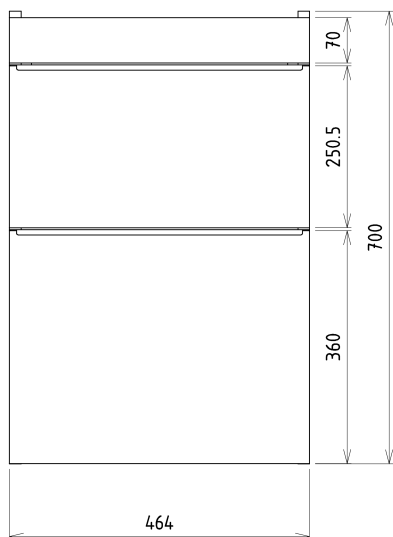

SITIA 2 Drawer Vanity Unit 46,4x70x44,2cm, oak
Alabama

Technical sheet

Installation of drain + hot & cold water pipes