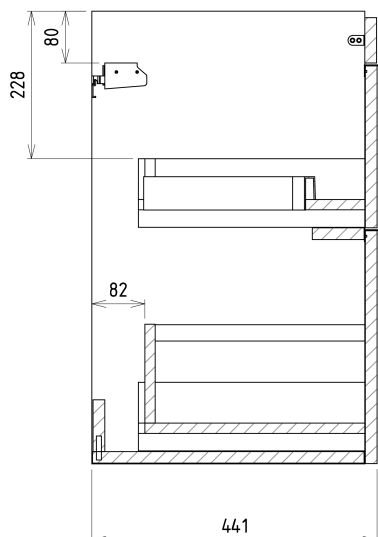

SITIA 2 Drawer Vanity Unit 46,4x70x44,2cm, oak Alabama

Order code: SI050-2222

Basic information

Brand: Sapho
Series: SITIA

Size

Width: 464 mm
Height: 700 mm
Depth: 441 mm

Properties

Colour: Brown
Decor: Oak Alabama
Colour options: According to Swatch
Material: MDF/laminate
Installation: Wall-Hung
Type of cabinet: Drawers
Type of washbasin: Washbasin
Equipment: Silent and soft closing
Package contains: Handle
Package does not contain: Washbasin
Weight / Piece: 21.3 kg
Warranty: 2 years

We recommend buy

1 Piece THALIE 50 Vanity Unit Ceramic Washbasin 50x46cm, white (Order code: TH11050)

Spare parts

Furniture Hinge CAMAR 60x28 (Order code: D-07.091.660.05)

SITIA 2 Drawer Vanity Unit 46,4x70x44,2cm, oak
Alabama

Technical sheet

Installation of drain + hot & cold water pipes