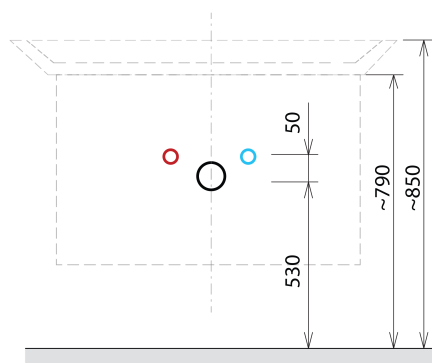

SITIA 2 Drawer Vanity Unit 46,4x70x44,2cm, oak Alabama

Order code: SI050-2222

Basic information

Brand: Sapho
Series: SITIA

Size

Width: 464 mm
Height: 700 mm
Depth: 441 mm

Properties

Colour: Brown
Decor: Oak Alabama
Colour options: According to Swatch
Material: MDF/laminate
Installation: Wall-Hung
Type of cabinet: Drawers
Type of washbasin: Washbasin
Equipment: Silent and soft closing
Package contains: Handle
Package does not contain: Washbasin
Weight / Piece: 21.3 kg
Warranty: 2 years

We recommend buy

1 Piece THALIE 50 Vanity Unit Ceramic Washbasin 50x46cm, white (Order code: TH11050)

Spare parts

Furniture Hinge CAMAR 60x28 (Order code: D-07.091.660.05)

SITIA 2 Drawer Vanity Unit 46,4x70x44,2cm, oak
Alabama

Technical sheet

Installation of drain + hot & cold water pipes