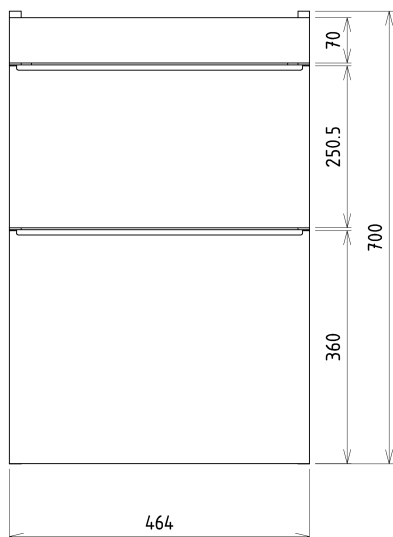

### Size

Width: 464 mm  
Height: 700 mm  
Depth: 441 mm

## We recommend buy

1 Piece THALIE 50 Vanity Unit Ceramic Washbasin 50x46cm, white (Order code: TH11050)

## Spare parts

Furniture Hinge CAMAR 60x28 (Order code: D-07.091.660.05)

SITIA 2 Drawer Vanity Unit 46,4x70x44,2cm, oak  
Alabama

Technical sheet

Installation of drain + hot & cold water pipes