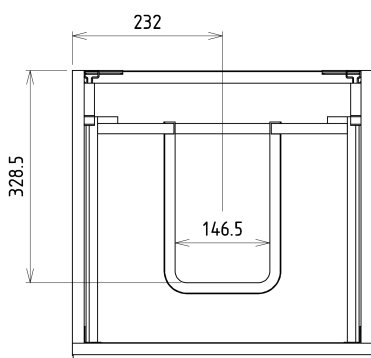

### Size

Width: 464 mm  
Height: 700 mm  
Depth: 441 mm

## We recommend buy

1 Piece THALIE 50 Vanity Unit Ceramic Washbasin 50x46cm, white (Order code: TH11050)

## Spare parts

Furniture Hinge CAMAR 60x28 (Order code: D-07.091.660.05)

SITIA 2 Drawer Vanity Unit 46,4x70x44,2cm, oak  
Alabama

Technical sheet

Installation of drain + hot & cold water pipes