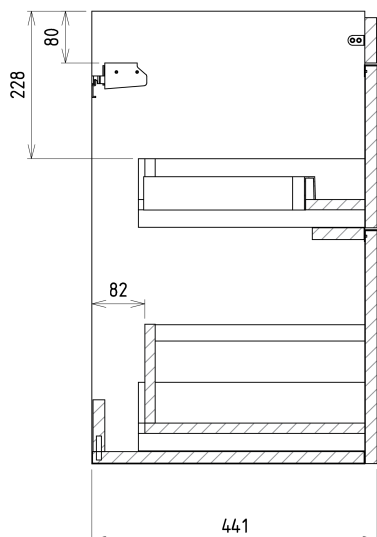

### Size

Width: 464 mm  
Height: 700 mm  
Depth: 441 mm

## We recommend buy

1 Piece THALIE 50 Vanity Unit Ceramic Washbasin 50x46cm, white (Order code: TH11050)

## Spare parts

Furniture Hinge CAMAR 60x28 (Order code: D-07.091.660.05)

SITIA 2 Drawer Vanity Unit 46,4x70x44,2cm, oak  
Alabama

Technical sheet

Installation of drain + hot & cold water pipes