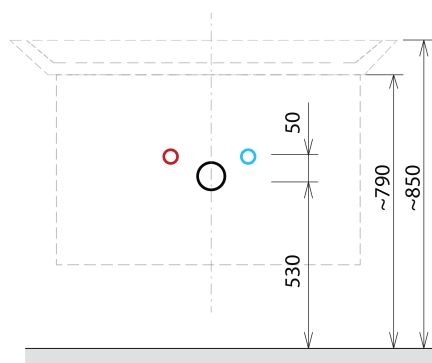

### Size

Width: 464 mm  
Height: 700 mm  
Depth: 441 mm

## We recommend buy

1 Piece THALIE 50 Vanity Unit Ceramic Washbasin 50x46cm, white (Order code: TH11050)

## Spare parts

Furniture Hinge CAMAR 60x28 (Order code: D-07.091.660.05)

SITIA 2 Drawer Vanity Unit 46,4x70x44,2cm, oak  
Alabama

Technical sheet

Installation of drain + hot & cold water pipes