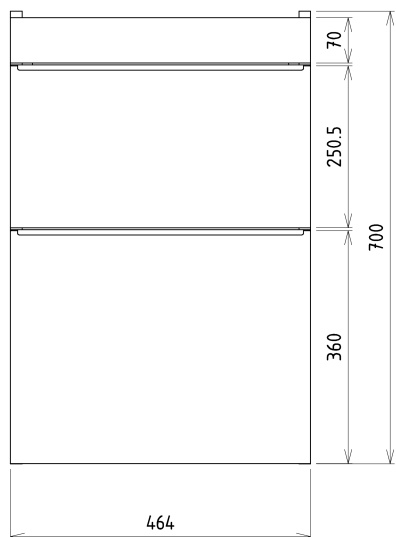

Order code: SI050-1616

Basic information

Brand: Sapho

Series: SITIA

Size

Width: 464 mm

Height: 700 mm

Depth: 441 mm

Equipment: Silent and soft closing

Package contains: Handle

Package does not contain: Washbasin

Weight / Piece: 21.3 kg

Warranty: 2 years

We recommend buy

1 Piece THALIE 50 Vanity Unit Ceramic Washbasin 50x46cm, white (Order code: TH11050)

Spare parts

Furniture Hinge CAMAR 60x28 (Order code: D-07.091.660.05)

Technical sheet

Installation of drain + hot & cold water pipes