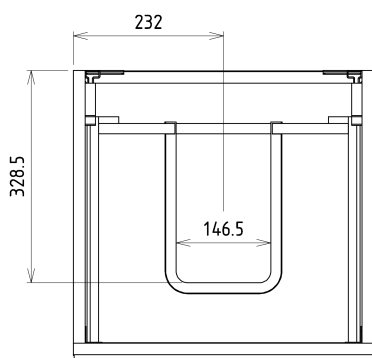

Order code: SI050-1616

Basic information

Brand: Sapho

Series: SITIA

Size

Width: 464 mm

Height: 700 mm

Depth: 441 mm

Equipment: Silent and soft closing

Package contains: Handle

Package does not contain: Washbasin

Weight / Piece: 21.3 kg

Warranty: 2 years

We recommend buy

1 Piece THALIE 50 Vanity Unit Ceramic Washbasin 50x46cm, white (Order code: TH11050)

Spare parts

Furniture Hinge CAMAR 60x28 (Order code: D-07.091.660.05)

Technical sheet

Installation of drain + hot & cold water pipes