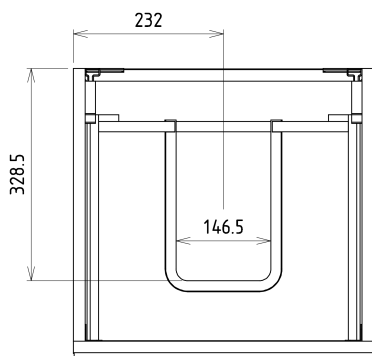

Order code: SI050-1616

Basic information

Brand: Sapho

Series: SITIA

Size

Width: 464 mm

Height: 700 mm

Depth: 441 mm

Equipment: Silent and soft closing

Package contains: Handle

Package does not contain: Washbasin

Weight / Piece: 21.3 kg

Warranty: 2 years

We recommend buy

1 Piece THALIE 50 Vanity Unit Ceramic Washbasin 50x46cm, white (Order code: TH11050)

Spare parts

Furniture Hinge CAMAR 60x28 (Order code: D-07.091.660.05)

Technical sheet

Installation of drain + hot & cold water pipes