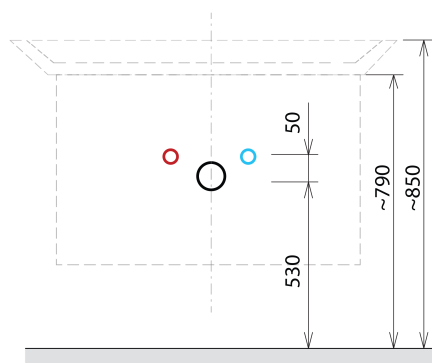

Equipment: Silent and soft closing

Package contains: Handle

Package does not contain: Washbasin

Weight / Piece: 21.3 kg

Warranty: 2 years

We recommend buy

1 Piece THALIE 50 Vanity Unit Ceramic Washbasin 50x46cm, white (Order code: TH11050)

Spare parts

Furniture Hinge CAMAR 60x28 (Order code: D-07.091.660.05)

Technical sheet

Installation of drain + hot & cold water pipes