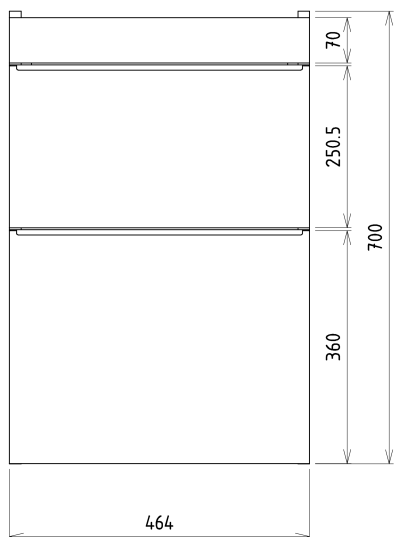

Order code: SI050-1616

Basic information

Brand: Sapho

Series: SITIA

Size

Width: 464 mm

Height: 700 mm

Depth: 441 mm

Equipment: Silent and soft closing

Package contains: Handle

Package does not contain: Washbasin

Weight / Piece: 21.3 kg

Warranty: 2 years

We recommend buy

1 Piece THALIE 50 Vanity Unit Ceramic Washbasin 50x46cm, white (Order code: TH11050)

Spare parts

Furniture Hinge CAMAR 60x28 (Order code: D-07.091.660.05)

Technical sheet

Installation of drain + hot & cold water pipes