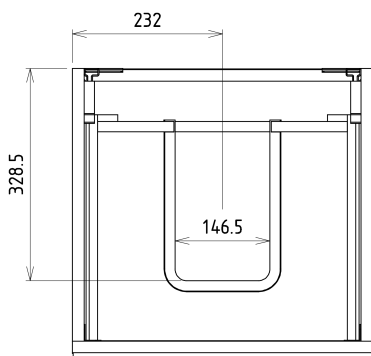

Order code: SI050-1616

Basic information

Brand: Sapho

Series: SITIA

Size

Width: 464 mm

Height: 700 mm

Depth: 441 mm

Equipment: Silent and soft closing

Package contains: Handle

Package does not contain: Washbasin

Weight / Piece: 21.3 kg

Warranty: 2 years

We recommend buy

1 Piece THALIE 50 Vanity Unit Ceramic Washbasin 50x46cm, white (Order code: TH11050)

Spare parts

Furniture Hinge CAMAR 60x28 (Order code: D-07.091.660.05)

Technical sheet

Installation of drain + hot & cold water pipes