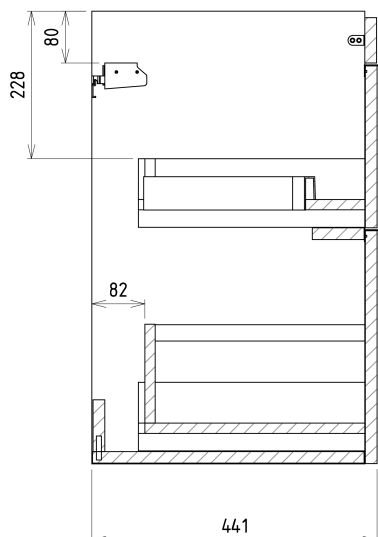

Order code: SI050-1616

Basic information

Brand: Sapho

Series: SITIA

Size

Width: 464 mm

Height: 700 mm

Depth: 441 mm

Equipment: Silent and soft closing

Package contains: Handle

Package does not contain: Washbasin

Weight / Piece: 21.3 kg

Warranty: 2 years

We recommend buy

1 Piece THALIE 50 Vanity Unit Ceramic Washbasin 50x46cm, white (Order code: TH11050)

Spare parts

Furniture Hinge CAMAR 60x28 (Order code: D-07.091.660.05)

Technical sheet

Installation of drain + hot & cold water pipes