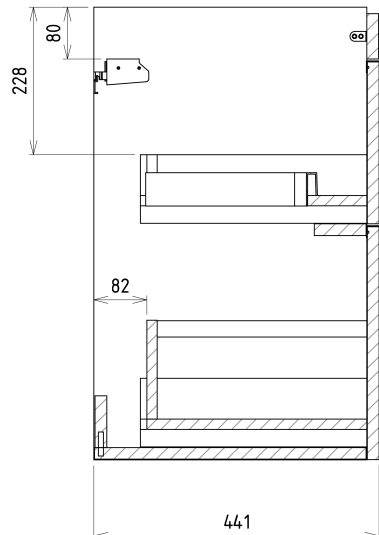

Order code: SI050-1616

Basic information

Brand: Sapho

Series: SITIA

Size

Width: 464 mm

Height: 700 mm

Depth: 441 mm

Equipment: Silent and soft closing

Package contains: Handle

Package does not contain: Washbasin

Weight / Piece: 21.3 kg

Warranty: 2 years

We recommend buy

1 Piece THALIE 50 Vanity Unit Ceramic Washbasin 50x46cm, white (Order code: TH11050)

Spare parts

Furniture Hinge CAMAR 60x28 (Order code: D-07.091.660.05)

Technical sheet

Installation of drain + hot & cold water pipes