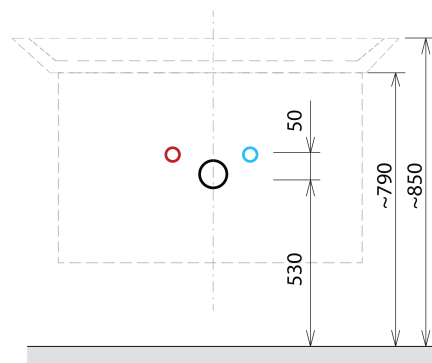

Equipment: Silent and soft closing

Package contains: Handle

Package does not contain: Washbasin

Weight / Piece: 21.3 kg

Warranty: 2 years

We recommend buy

1 Piece THALIE 50 Vanity Unit Ceramic Washbasin 50x46cm, white (Order code: TH11050)

Spare parts

Furniture Hinge CAMAR 60x28 (Order code: D-07.091.660.05)

Technical sheet

Installation of drain + hot & cold water pipes