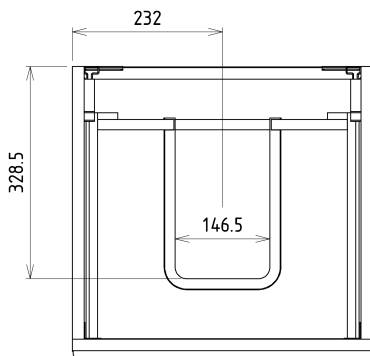

Order code: SI050-1616

Basic information

Brand: Sapho

Series: SITIA

Size

Width: 464 mm

Height: 700 mm

Depth: 441 mm

Equipment: Silent and soft closing

Package contains: Handle

Package does not contain: Washbasin

Weight / Piece: 21.3 kg

Warranty: 2 years

We recommend buy

1 Piece THALIE 50 Vanity Unit Ceramic Washbasin 50x46cm, white (Order code: TH11050)

Spare parts

Furniture Hinge CAMAR 60x28 (Order code: D-07.091.660.05)

Technical sheet

Installation of drain + hot & cold water pipes