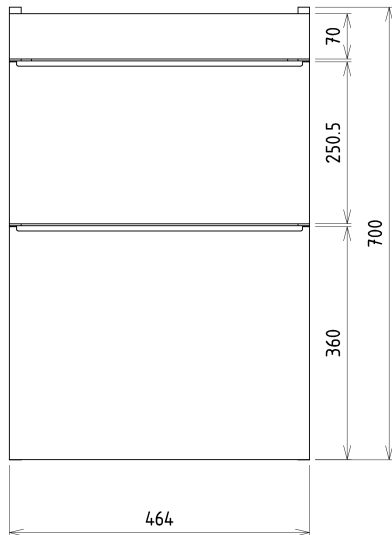

Order code: SI050-1616

Basic information

Brand: Sapho

Series: SITIA

Size

Width: 464 mm

Height: 700 mm

Depth: 441 mm

Equipment: Silent and soft closing

Package contains: Handle

Package does not contain: Washbasin

Weight / Piece: 21.3 kg

Warranty: 2 years

We recommend buy

1 Piece THALIE 50 Vanity Unit Ceramic Washbasin 50x46cm, white (Order code: TH11050)

Spare parts

Furniture Hinge CAMAR 60x28 (Order code: D-07.091.660.05)

Technical sheet

Installation of drain + hot & cold water pipes