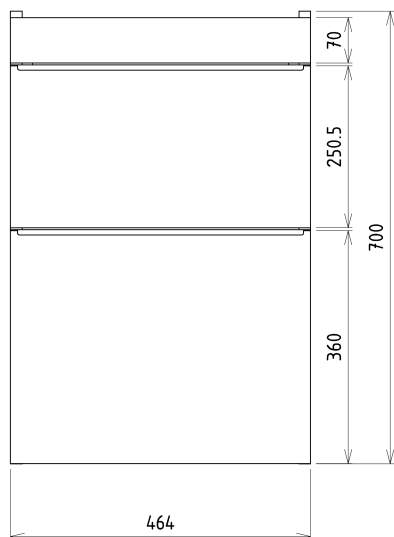

Order code: SI050-1111

Basic information

Brand: Sapho
Series: SITIA

Size

Width: 464 mm
Height: 700 mm
Depth: 441 mm

Properties

Colour: Grey
Decor: Oak silver
Colour options: According to Swatch
Material: MDF/laminate
Installation: Wall-Hung
Type of cabinet: Drawers
Type of washbasin: Washbasin
Equipment: Silent and soft closing
Package contains: Handle
Package does not contain: Washbasin
Weight / Piece: 21.3 kg
Warranty: 2 years

We recommend buy

1 Piece THALIE 50 Vanity Unit Ceramic Washbasin 50x46cm, white (Order code: TH11050)

Spare parts

Furniture Hinge CAMAR 60x28 (Order code: D-07.091.660.05)

Technical sheet

Installation of drain + hot & cold water pipes