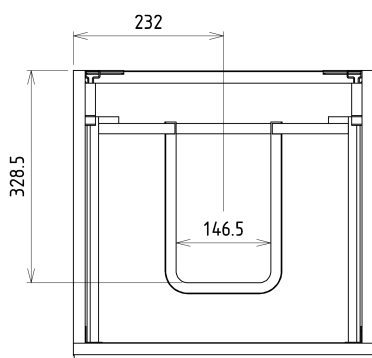

Order code: SI050-1111

Basic information

Brand: Sapho
Series: SITIA

Size

Width: 464 mm
Height: 700 mm
Depth: 441 mm

Properties

Colour: Grey
Decor: Oak silver
Colour options: According to Swatch
Material: MDF/laminate
Installation: Wall-Hung
Type of cabinet: Drawers
Type of washbasin: Washbasin
Equipment: Silent and soft closing
Package contains: Handle
Package does not contain: Washbasin
Weight / Piece: 21.3 kg
Warranty: 2 years

We recommend buy

1 Piece THALIE 50 Vanity Unit Ceramic Washbasin 50x46cm, white (Order code: TH11050)

Spare parts

Furniture Hinge CAMAR 60x28 (Order code: D-07.091.660.05)

Technical sheet

Installation of drain + hot & cold water pipes