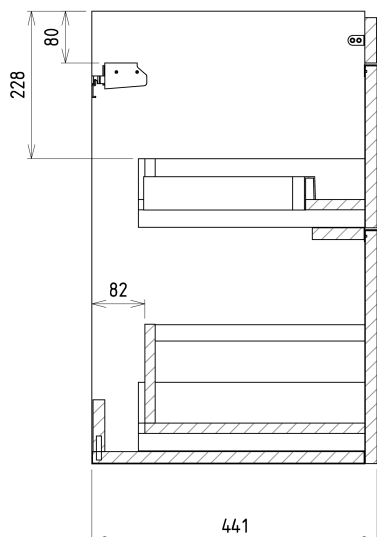

Order code: SI050-1111

Basic information

Brand: Sapho
Series: SITIA

Size

Width: 464 mm
Height: 700 mm
Depth: 441 mm

Properties

Colour: Grey
Decor: Oak silver
Colour options: According to Swatch
Material: MDF/laminate
Installation: Wall-Hung
Type of cabinet: Drawers
Type of washbasin: Washbasin
Equipment: Silent and soft closing
Package contains: Handle
Package does not contain: Washbasin
Weight / Piece: 21.3 kg
Warranty: 2 years

We recommend buy

1 Piece THALIE 50 Vanity Unit Ceramic Washbasin 50x46cm, white (Order code: TH11050)

Spare parts

Furniture Hinge CAMAR 60x28 (Order code: D-07.091.660.05)

Technical sheet

Installation of drain + hot & cold water pipes