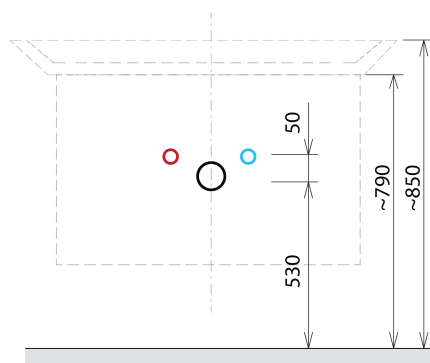

Order code: SI050-1111

Basic information

Brand: Sapho
Series: SITIA

Size

Width: 464 mm
Height: 700 mm
Depth: 441 mm

Properties

Colour: Grey
Decor: Oak silver
Colour options: According to Swatch
Material: MDF/laminate
Installation: Wall-Hung
Type of cabinet: Drawers
Type of washbasin: Washbasin
Equipment: Silent and soft closing
Package contains: Handle
Package does not contain: Washbasin
Weight / Piece: 21.3 kg
Warranty: 2 years

We recommend buy

1 Piece THALIE 50 Vanity Unit Ceramic Washbasin 50x46cm, white (Order code: TH11050)

Spare parts

Furniture Hinge CAMAR 60x28 (Order code: D-07.091.660.05)

Technical sheet

Installation of drain + hot & cold water pipes