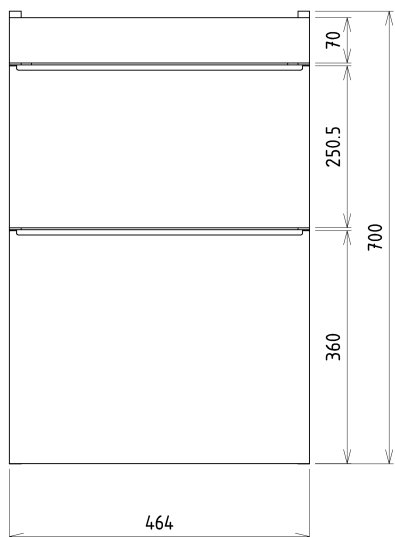

Technical sheet

Installation of drain + hot & cold water pipes