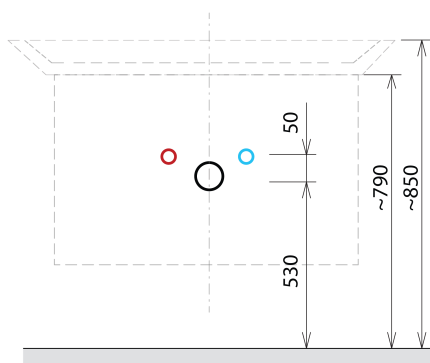

Technical sheet

Installation of drain + hot & cold water pipes