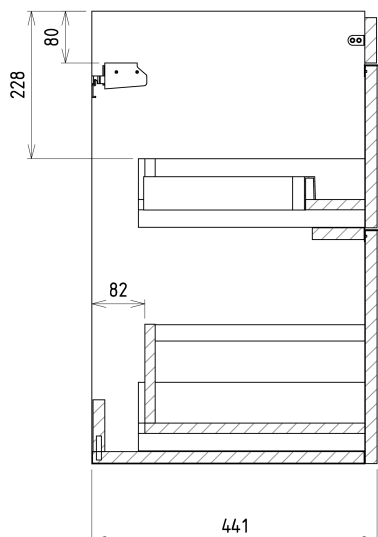

#### Size

Width: 464 mm  
Height: 700 mm  
Depth: 441 mm

#### Properties

Colour: Grey  
Decor: Oak silver  
Colour options: According to Swatch  
Material: MDF/laminate  
Installation: Wall-Hung  
Type of cabinet: Drawers  
Type of washbasin: Washbasin  
Equipment: Silent and soft closing  
Package contains: Handle  
Package does not contain: Washbasin  
Weight / Piece: 21.3 kg  
Warranty: 2 years

#### We recommend buy

1 Piece THALIE 50 Vanity Unit Ceramic Washbasin 50x46cm, white (Order code: TH11050)

#### Spare parts

Furniture Hinge CAMAR 60x28 (Order code: D-07.091.660.05)

Technical sheet

Installation of drain + hot & cold water pipes