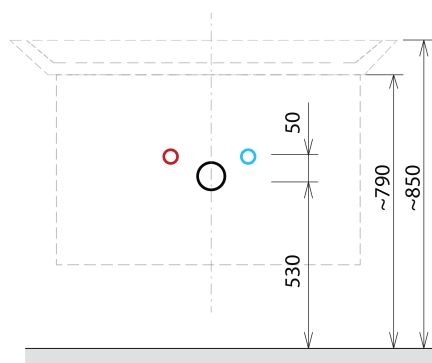

SITIA 2 Drawer Vanity Unit 46,4x70x44,2cm, white matt

Order code: SI050-3131

Basic information

Brand: Sapho
Series: SITIA

Size

Width: 464 mm
Height: 700 mm
Depth: 441 mm

Properties

Colour: White matt
Colour options: According to Swatch
Material: MDF/laminate
Installation: Wall-Hung
Type of cabinet: Drawers
Type of washbasin: Washbasin
Equipment: Silent and soft closing
Package contains: Handle
Package does not contain: Washbasin
Weight / Piece: 21.3 kg
Warranty: 2 years

We recommend buy

1 Piece THALIE 50 Vanity Unit Ceramic Washbasin 50x46cm, white (Order code: TH11050)

Spare parts

Furniture Hinge CAMAR 60x28 (Order code: D-07.091.660.05)

Technical sheet

Installation of drain + hot & cold water pipes