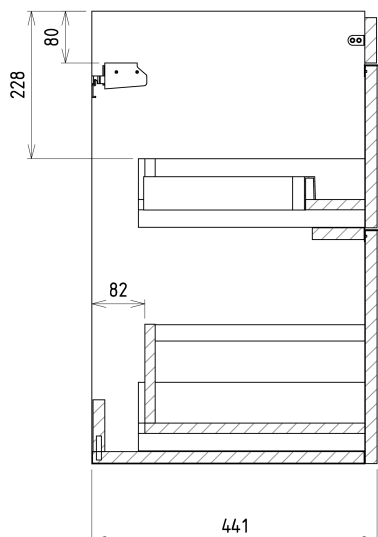

SITIA 2 Drawer Vanity Unit 46,4x70x44,2cm, white matt

Order code: SI050-3131

Basic information

Brand: Sapho
Series: SITIA

Size

Width: 464 mm
Height: 700 mm
Depth: 441 mm

Properties

Colour: White matt
Colour options: According to Swatch
Material: MDF/laminate
Installation: Wall-Hung
Type of cabinet: Drawers
Type of washbasin: Washbasin
Equipment: Silent and soft closing
Package contains: Handle
Package does not contain: Washbasin
Weight / Piece: 21.3 kg
Warranty: 2 years

We recommend buy

1 Piece THALIE 50 Vanity Unit Ceramic Washbasin 50x46cm, white (Order code: TH11050)

Spare parts

Furniture Hinge CAMAR 60x28 (Order code: D-07.091.660.05)

Technical sheet

Installation of drain + hot & cold water pipes