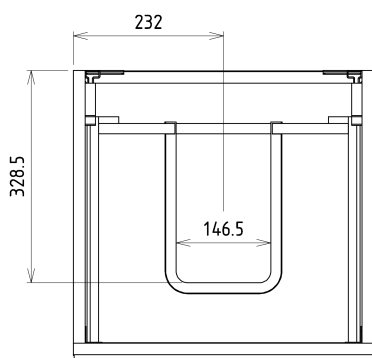

SITIA 2 Drawer Vanity Unit 46,4x70x44,2cm, white matt

Order code: SI050-3131

Basic information

Brand: Sapho
Series: SITIA

Size

Width: 464 mm
Height: 700 mm
Depth: 441 mm

Properties

Colour: White matt
Colour options: According to Swatch
Material: MDF/laminate
Installation: Wall-Hung
Type of cabinet: Drawers
Type of washbasin: Washbasin
Equipment: Silent and soft closing
Package contains: Handle
Package does not contain: Washbasin
Weight / Piece: 21.3 kg
Warranty: 2 years

We recommend buy

1 Piece THALIE 50 Vanity Unit Ceramic Washbasin 50x46cm, white (Order code: TH11050)

Spare parts

Furniture Hinge CAMAR 60x28 (Order code: D-07.091.660.05)

Technical sheet

Installation of drain + hot & cold water pipes