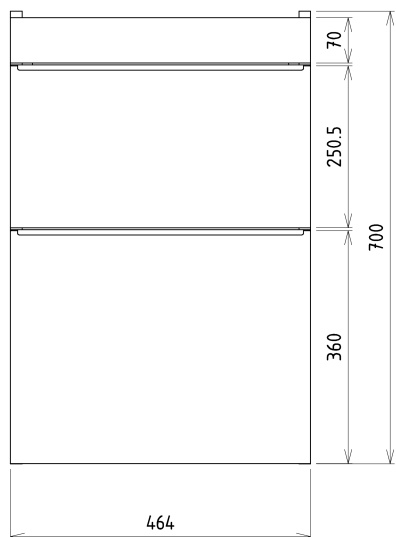

SITIA 2 Drawer Vanity Unit 46,4x70x44,2cm, white matt

Order code: SI050-3131

Basic information

Brand: Sapho
Series: SITIA

Size

Width: 464 mm
Height: 700 mm
Depth: 441 mm

Properties

Colour: White matt
Colour options: According to Swatch
Material: MDF/laminate
Installation: Wall-Hung
Type of cabinet: Drawers
Type of washbasin: Washbasin
Equipment: Silent and soft closing
Package contains: Handle
Package does not contain: Washbasin
Weight / Piece: 21.3 kg
Warranty: 2 years

We recommend buy

1 Piece THALIE 50 Vanity Unit Ceramic Washbasin 50x46cm, white (Order code: TH11050)

Spare parts

Furniture Hinge CAMAR 60x28 (Order code: D-07.091.660.05)

Technical sheet

Installation of drain + hot & cold water pipes