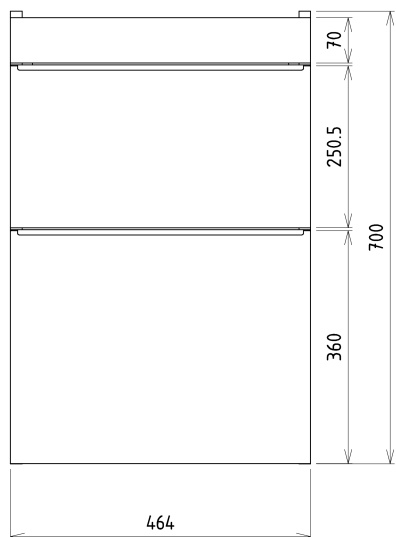

Technical sheet

Installation of drain + hot & cold water pipes