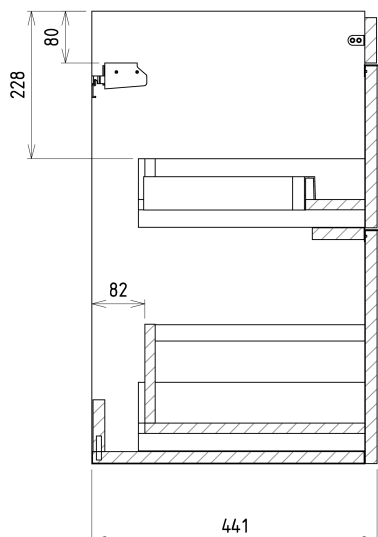

### Size

**Width:** 464 mm  
**Height:** 700 mm  
**Depth:** 441 mm

### Properties

**Colour:** White matt  
**Colour options:** According to Swatch  
**Material:** MDF/laminate  
**Installation:** Wall-Hung  
**Type of cabinet:** Drawers  
**Type of washbasin:** Washbasin  
**Equipment:** Silent and soft closing  
**Package contains:** Handle  
**Package does not contain:** Washbasin  
**Weight / Piece:** 21.3 kg  
**Warranty:** 2 years

## We recommend buy

1 Piece THALIE 50 Vanity Unit Ceramic Washbasin 50x46cm, white (Order code: TH11050)

## Spare parts

Furniture Hinge CAMAR 60x28 (Order code: D-07.091.660.05)

Technical sheet

Installation of drain + hot & cold water pipes