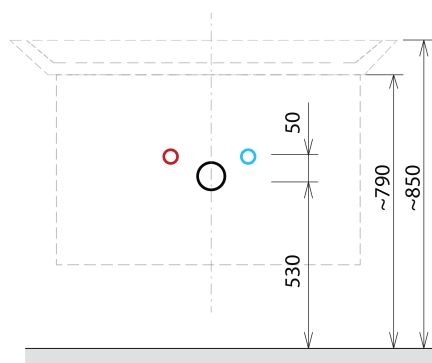

Technical sheet

Installation of drain + hot & cold water pipes