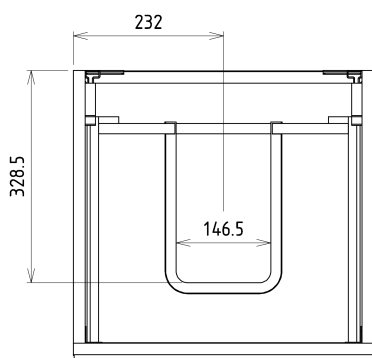

Technical sheet

Installation of drain + hot & cold water pipes