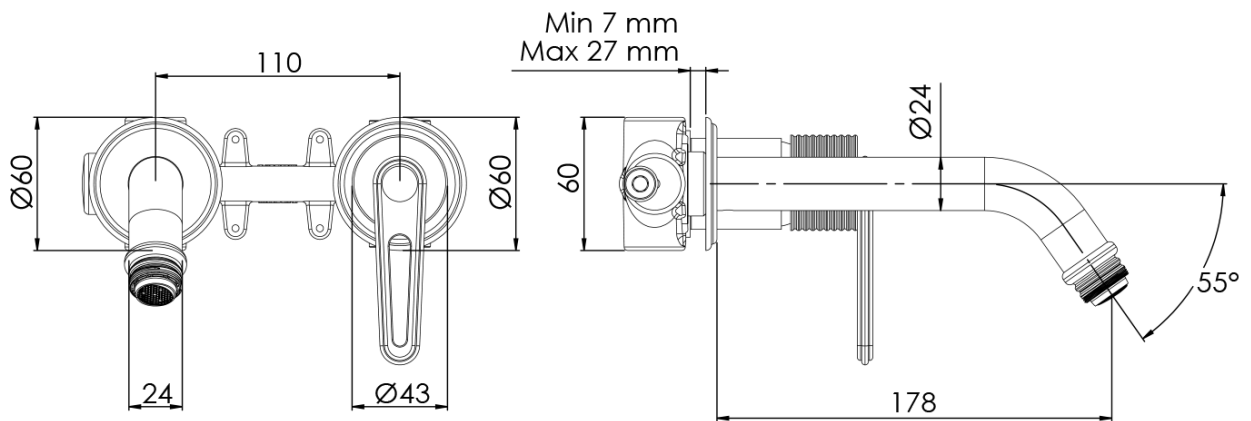

BEBÉ concealed basin mixer, bronze

 **SAPHO**

Order code: BB018/18

Basic information

Brand: Sapho
Series: BEBÉ

Size

Width: 170 mm
Height: 60 mm
Depth: 178 mm

Properties

Colour: Bronze
Material: Brass
Shape: Design
Installation: Concealed
Type of control: Lever
Cartridge diameter: 35 mm
Weight / Piece: 3.063 kg
Packaging: 1 Piece
Warranty: 6 years

Spare parts

KEROX ECO Replacement Cartridge dia 35mm, low (Order code: 2121B2)

KEROX Replacement Cartridge dia 35mm, low (Order code: 2121B)

Technical sheet

ENTRATA ACQUA FREDDA
COLD WATER INLET
G1/2"

ENTRATA ACQUA CALDA
HOT WATER INLET
G1/2"