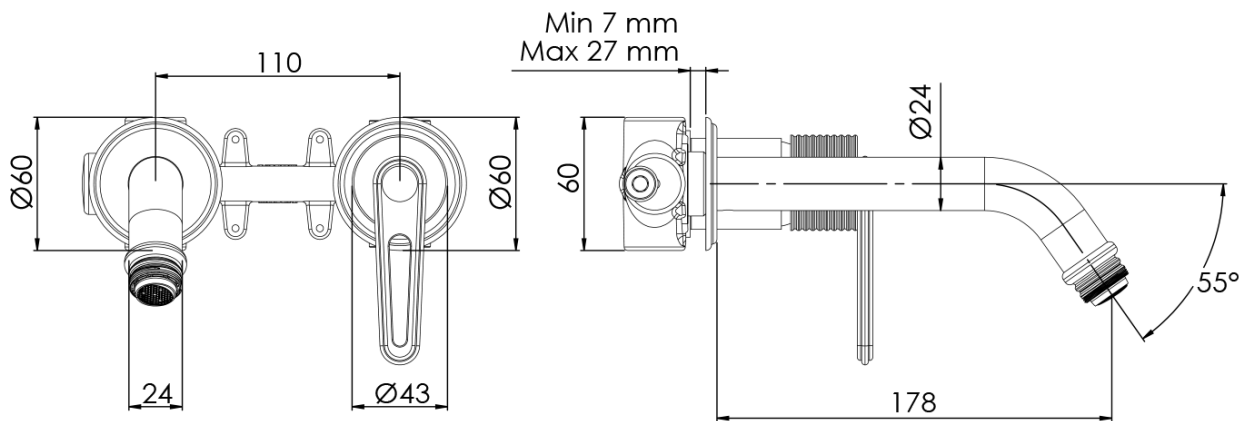

BEBÉ concealed basin mixer, bronze

Order code: BB018/18

Basic information

Brand: Sapho
Series: BEBÉ

Size

Width: 170 mm
Height: 60 mm
Depth: 178 mm

Properties

Colour: Bronze
Material: Brass
Shape: Design
Installation: Concealed
Type of control: Lever
Cartridge diameter: 35 mm
Weight / Piece: 3.063 kg
Packaging: 1 Piece
Warranty: 6 years

Spare parts

KEROX ECO Replacement Cartridge dia 35mm, low (Order code: 2121B2)

KEROX Replacement Cartridge dia 35mm, low (Order code: 2121B)

Technical sheet

ENTRATA ACQUA FREDDA
COLD WATER INLET
G1/2"

ENTRATA ACQUA CALDA
HOT WATER INLET
G1/2"