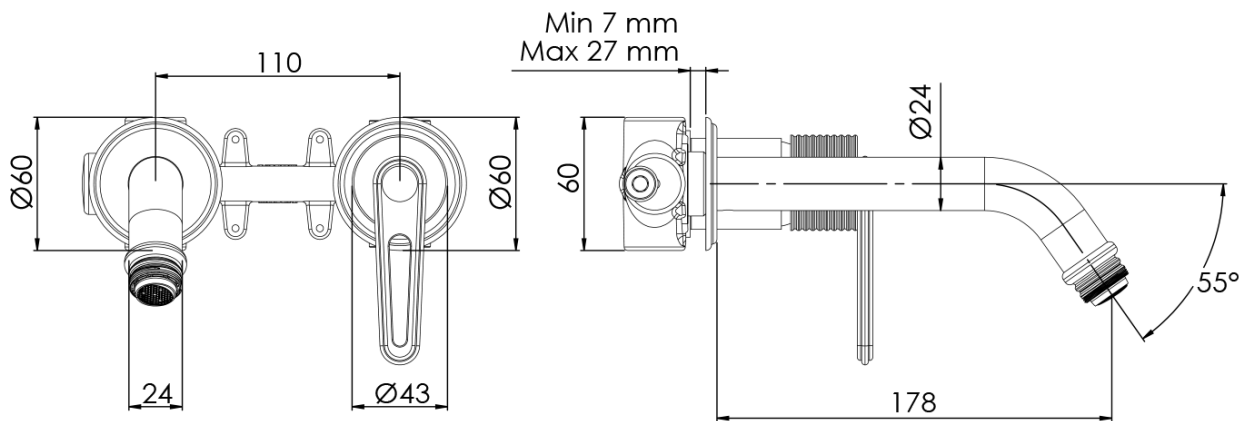

### Size

Width: 170 mm  
Height: 60 mm  
Depth: 178 mm

### Properties

Colour: Bronze  
Material: Brass  
Shape: Design  
Installation: Concealed  
Type of control: Lever  
Cartridge diameter: 35 mm  
Weight / Piece: 3.063 kg  
Packaging: 1 Piece  
Warranty: 6 years

### Spare parts

KEROX ECO Replacement Cartridge dia 35mm, low (Order code: 2121B2)

KEROX Replacement Cartridge dia 35mm, low (Order code: 2121B)

Technical sheet

ENTRATA ACQUA FREDDA  
COLD WATER INLET  
G1/2"

ENTRATA ACQUA CALDA  
HOT WATER INLET  
G1/2"