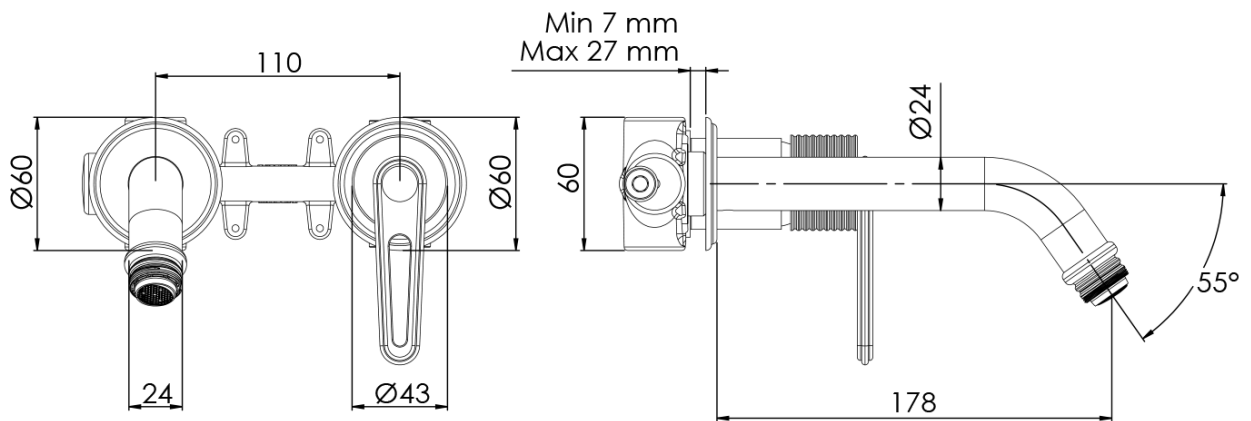

### Size

**Width:** 170 mm  
**Height:** 60 mm  
**Depth:** 178 mm

### Properties

**Colour:** Bronze  
**Material:** Brass  
**Shape:** Design  
**Installation:** Concealed  
**Type of control:** Lever  
**Cartridge diameter:** 35 mm  
**Weight / Piece:** 3.063 kg  
**Packaging:** 1 Piece  
**Warranty:** 6 years

### Spare parts

KEROX ECO Replacement Cartridge dia 35mm, low (Order code: 2121B2)

KEROX Replacement Cartridge dia 35mm, low (Order code: 2121B)

Technical sheet

ENTRATA ACQUA FREDDA  
COLD WATER INLET  
G1/2"

ENTRATA ACQUA CALDA  
HOT WATER INLET  
G1/2"