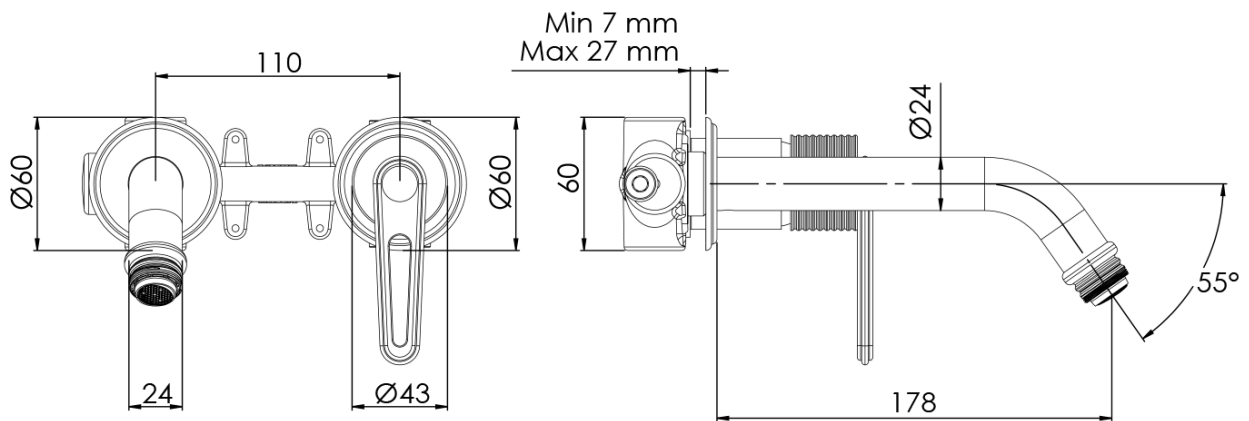

BEBÉ concealed basin mixer, bronze

Order code: BB018/18

Basic information

Brand: Sapho

Series: BEBÉ

Size

Width: 170 mm

Height: 60 mm

Depth: 178 mm

Properties

Colour: Bronze

Material: Brass

Shape: Design

Installation: Concealed

Type of control: Lever

Cartridge diameter: 35 mm

Weight / Piece: 3.063 kg

Packaging: 1 Piece

Warranty: 6 years

Spare parts

KEROX ECO Replacement Cartridge dia 35mm, low (Order code: 2121B2)

KEROX Replacement Cartridge dia 35mm, low (Order code: 2121B)

Technical sheet

ENTRATA ACQUA FREDDA
COLD WATER INLET
G1/2"

ENTRATA ACQUA CALDA
HOT WATER INLET
G1/2"