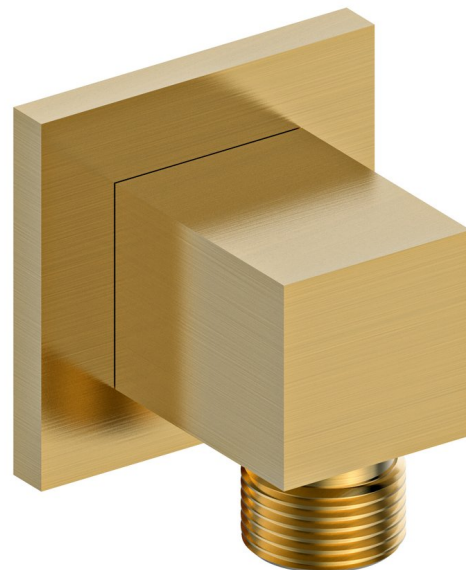

Shower outlet, gold matt

Order code: 1205-02GB

Basic information

Brand: Sapho

Size

Width: 50 mm

Height: 50 mm

Depth: 42 mm

Properties

Colour: Gold matt

Material: Brass

Shape: Square

Installation: Wall-mounted

Equipment: PVD coating

Weight / Piece: 0.4 kg

Packaging: 1 Piece

Warranty: 2 years