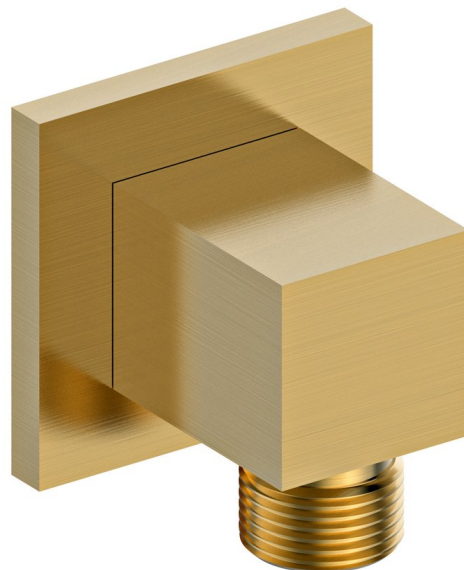

Shower outlet, gold matt

Order code: 1205-02GB

Basic information

Brand: Sapho

Size

Width: 50 mm

Height: 50 mm

Depth: 42 mm

Properties

Colour: Gold matt

Material: Brass

Shape: Square

Installation: Wall-mounted

Equipment: PVD coating

Weight / Piece: 0.4 kg

Packaging: 1 Piece

Warranty: 2 years