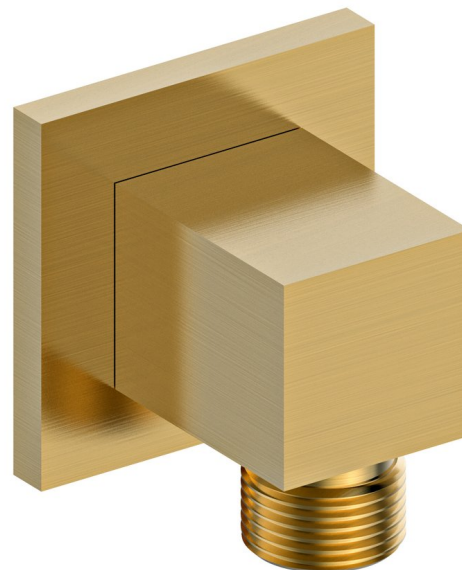

Shower outlet, gold matt

Order code: 1205-02GB

Basic information

Brand: Sapho

Size

Width: 50 mm

Height: 50 mm

Depth: 42 mm

Properties

Colour: Gold matt

Material: Brass

Shape: Square

Installation: Wall-mounted

Equipment: PVD coating

Weight / Piece: 0.4 kg

Packaging: 1 Piece

Warranty: 2 years