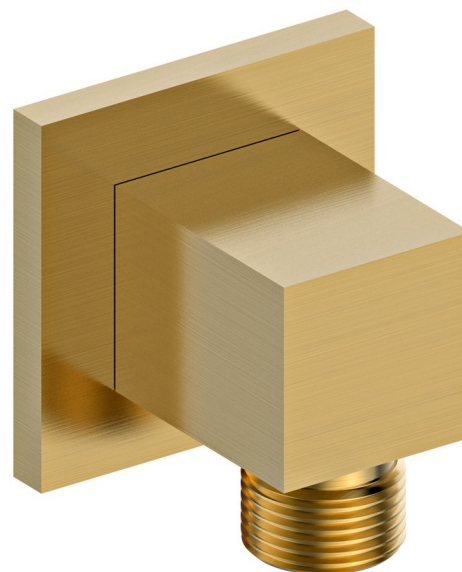

## Shower outlet, gold matt

**Order code:** 1205-02GB

### Size

Width: 50 mm

Height: 50 mm

Depth: 42 mm

### Properties

Colour: Gold matt

Material: Brass

Warranty: 2 years