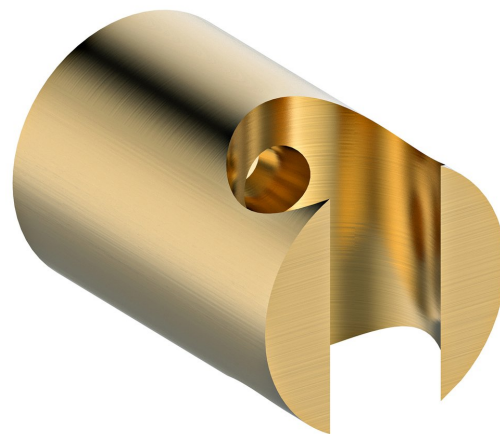

Wall Mounted Oval Hand Shower Holder, gold matt

Order code: 1205-15GB

Basic information

Brand: Sapho

Size

Diameter: 30 mm

Width: 30 mm

Height: 30 mm

Depth: 44 mm

Properties

Colour: Gold matt

Material: Brass

Shape: Circular

Installation: Wall-mounted

Equipment: Fixed, PVD coating

Weight / Piece: 0.12 kg

Packaging: 1 Piece

Warranty: 2 years