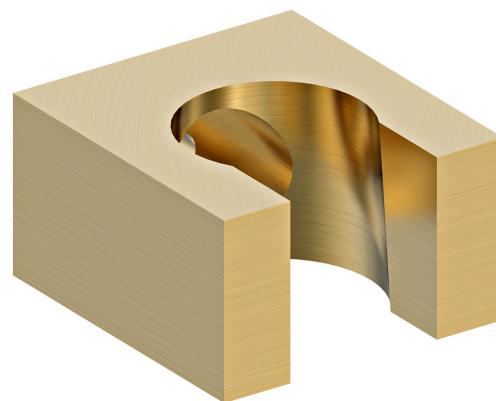

Wall Mounted Hand Shower Holder gold matt

Order code: 1205-14GB

Basic information

Brand: Sapho

Size

Width: 32 mm

Height: 19 mm

Depth: 35 mm

Properties

Colour: Gold matt

Material: Brass

Shape: Square

Installation: Wall-mounted

Equipment: Fixed, PVD coating

Weight / Piece: 0.13 kg

Packaging: 1 Piece

Warranty: 2 years