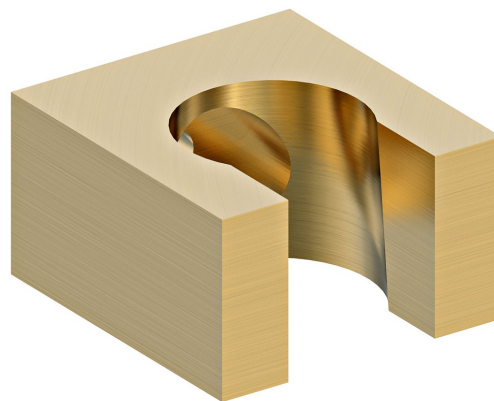

Wall Mounted Hand Shower Holder gold matt

Order code: 1205-14GB

Size

Width: 32 mm

Height: 19 mm

Depth: 35 mm

Properties

Colour: Gold matt

Material: Brass

Warranty: 2 years