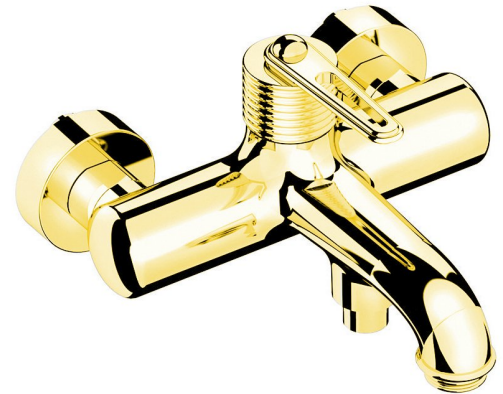

BEBÉ Wall mounted bath mixer, gold

Order code: BB010/17

Basic information

Brand: Sapho
Series: BEBÉ

Size

Width: 213 mm
Height: 130 mm
Depth: 196 mm

Properties

Colour: Gold
Material: Brass
Shape: Design
Installation: Wall-mounted 150 mm
Type of control: Lever
Type of diverter: Pressure
Cartridge diameter: 35 mm
Weight / Piece: 2.973 kg
Packaging: 1 Piece
Warranty: 6 years

Spare parts

Replacement Cartridge for mixer (Order code: A821)
Male Tap Aerator M24x1, plastic (Order code: NDA803NE)
Male Tap Aerator M24x1, plastic (Order code: NDA803FLBA)

Technical sheet