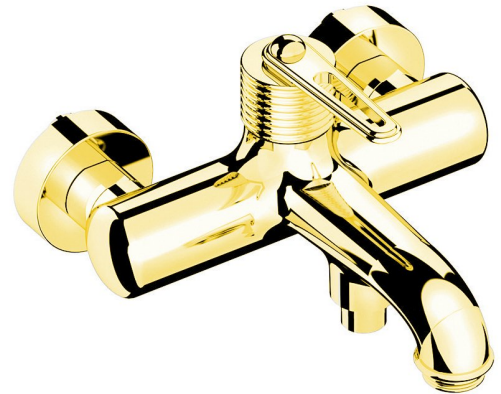

Order code: BB010/17

Basic information

Brand: Sapho
Series: BEBÉ

Size

Width: 213 mm
Height: 130 mm
Depth: 196 mm

Properties

Colour: Gold
Material: Brass
Shape: Design
Installation: Wall-mounted 150 mm
Type of control: Lever
Type of diverter: Pressure
Cartridge diameter: 35 mm
Weight / Piece: 2.973 kg
Packaging: 1 Piece
Warranty: 6 years

Spare parts

Replacement Cartridge for mixer (Order code: A821)
Male Tap Aerator M24x1, plastic (Order code: NDA803NE)
Male Tap Aerator M24x1, plastic (Order code: NDA803FLBA)

Technical sheet