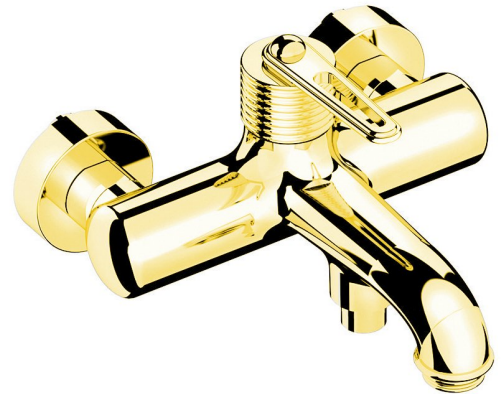

BEBÉ Wall mounted bath mixer, gold

Order code: BB010/17

Basic information

Brand: Sapho
Series: BEBÉ

Size

Width: 213 mm
Height: 130 mm
Depth: 196 mm

Properties

Colour: Gold
Material: Brass
Shape: Design
Installation: Wall-mounted 150 mm
Type of control: Lever
Type of diverter: Pressure
Cartridge diameter: 35 mm
Weight / Piece: 2.973 kg
Packaging: 1 Piece
Warranty: 6 years

Spare parts

Replacement Cartridge for mixer (Order code: A821)
Male Tap Aerator M24x1, plastic (Order code: NDA803NE)
Male Tap Aerator M24x1, plastic (Order code: NDA803FLBA)

Technical sheet