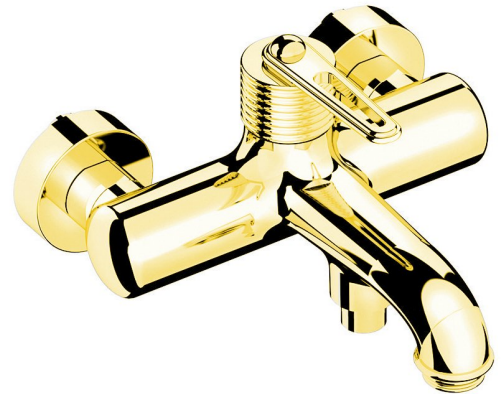

Order code: BB010/17

## Basic information

Brand: Sapho  
Series: BEBÉ

## Size

Width: 213 mm  
Height: 130 mm  
Depth: 196 mm

## Properties

Colour: Gold  
Material: Brass  
Shape: Design  
Installation: Wall-mounted 150 mm  
Type of control: Lever  
Type of diverter: Pressure  
Cartridge diameter: 35 mm  
Weight / Piece: 2.973 kg  
Packaging: 1 Piece  
Warranty: 6 years