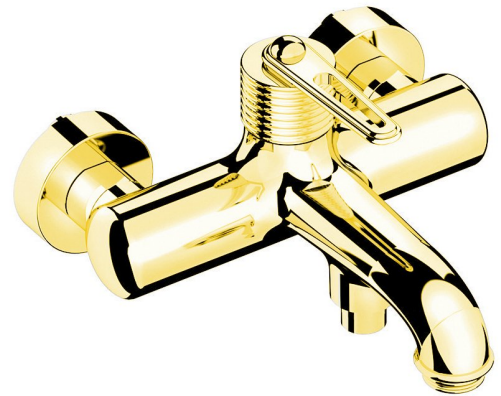

BEBÉ Wall mounted bath mixer, gold

Order code: BB010/17

Size

Width: 213 mm
 Height: 130 mm
 Depth: 196 mm

Properties

Colour: Gold
 Material: Brass
 Warranty: 6 years

Technical sheet